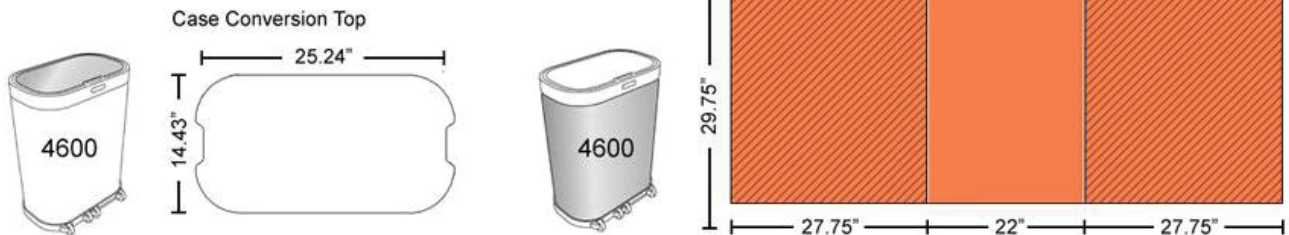

3D and Overhead View

Height: 88" | Width: 98.75" | Depth: 26" | Weight: 119 lbs.

 Graphic Mural Panels or Fabric

Panel and Case Wrap Dimensions

Case Conversion Wrap

**Please Note:**

- Text placed across panel trim lines may not align precisely when displayed. Keep all text 1/8" away from each edge of all trim lines
- Panels will trim at final height of 84.125"
- Mural graphics must be created as one file