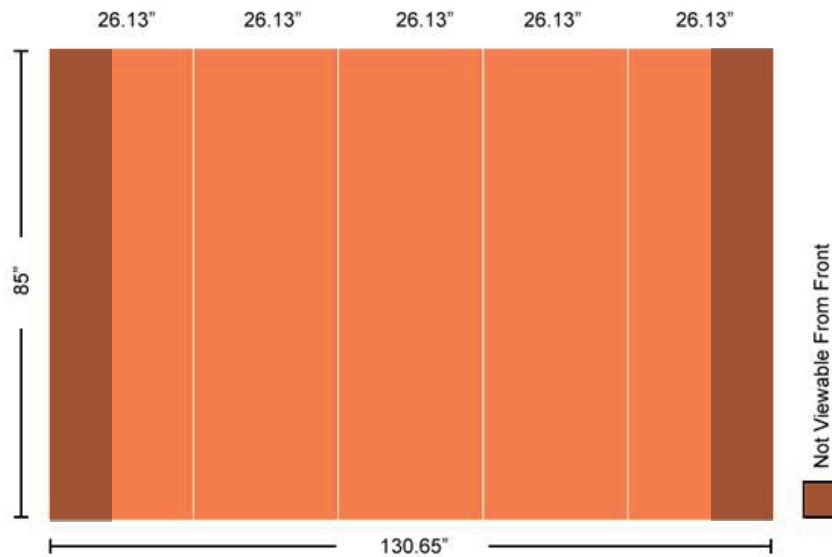

3D and Overhead View

Height: 88" | Width: 98.75" | Depth: 26" | Weight: 119 lbs.

 Graphic Mural Panels or Fabric

Panel and Case Wrap Dimensions

Case Conversion Wrap

**Please Note:**

- Text placed across panel trim lines may not align precisely when displayed. Keep all text 1/8" away from each edge of all trim lines
- Panels will trim at final height of 84.125"
- Mural graphics must be created as one file