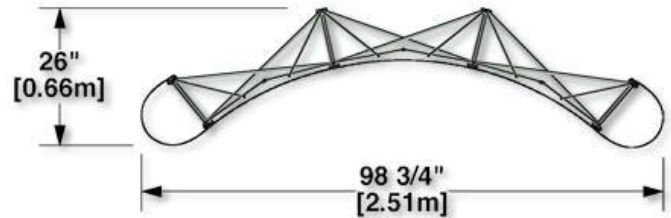

3D and Overhead View

Height: 88" | Width: 98.75" | Depth: 26" | Weight: 119 lbs.

 Graphic Mural Panels or Fabric

Panel and Case Wrap Dimensions

Case Conversion Wrap

**Please Note:**

- Text placed across panel trim lines may not align precisely when displayed. Keep all text 1/8" away from each edge of all trim lines
- Panels will trim at final height of 84.125"
- Mural graphics must be created as one file