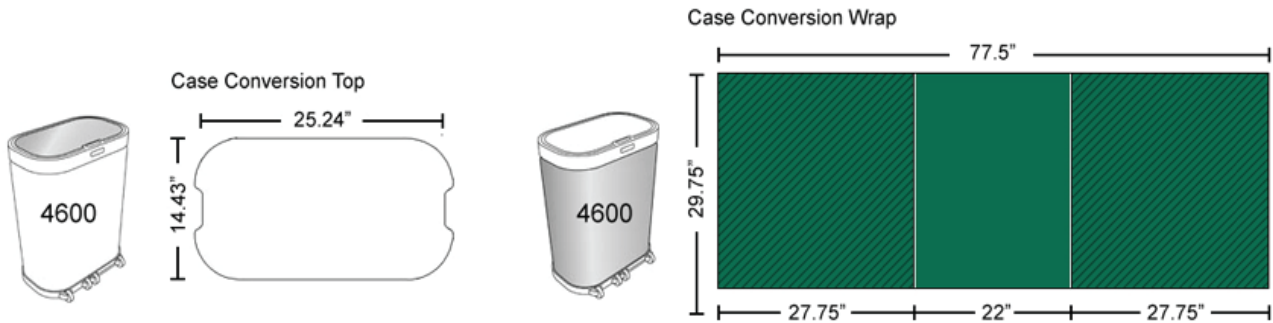

3D and Overhead View

Optional Graphic Cases

Panel and Case Wrap Dimensions

Artwork Checklist

Please Note:

- Text placed across panel trim lines may not align precisely when displayed. Keep all text 1/8" away from each edge of all trim lines
- Panels will trim at final height of 84.125"
- Mural graphics must be created as one file