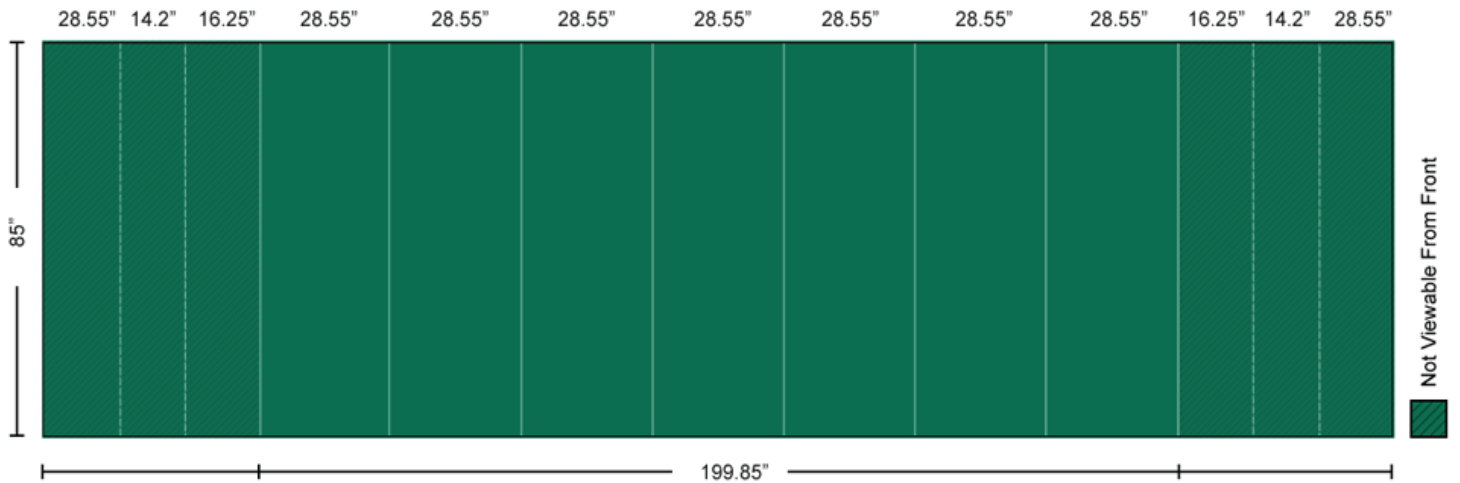

3D and Overhead View

Optional Graphic Cases

Panel and Case Wrap Dimensions

Artwork Checklist

Please Note:

- Text placed across panel trim lines may not align precisely when displayed. Keep all text 1/8" away from each edge of all trim lines
- Panels will trim at final height of 84.125"
- Mural graphics must be created as one file