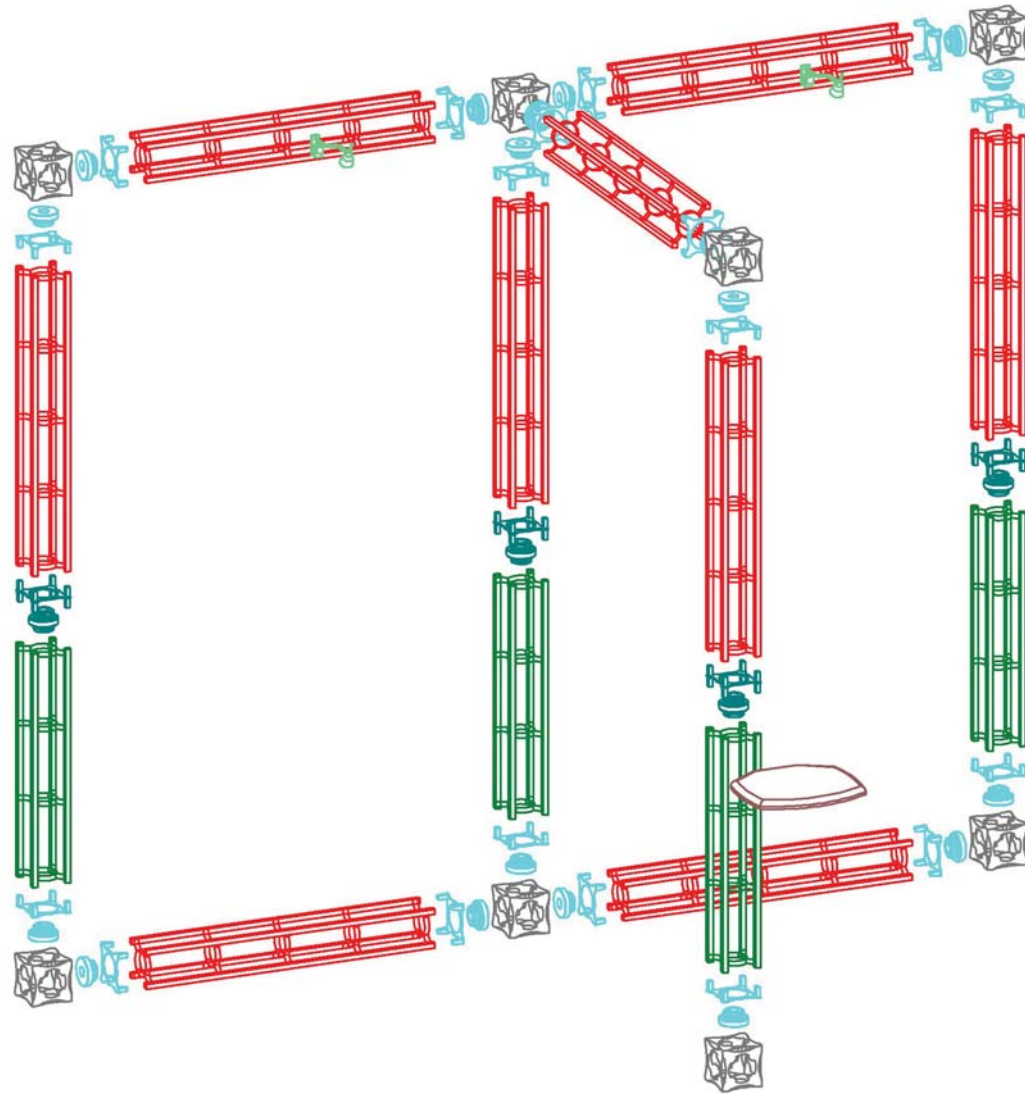

Pluto 10' X 10' KIT

Thank you for your purchase of Orbital Expo Truss Extreme. These instructions show how to erect the kit you purchased. The color coded section will help identify the location of each part.

<p>6-WAY JUNCTION BOX (OR-J-2) 8</p>	<p>45 CURVED TRUSS SECTION (OR-45-CV-2) 0</p>	<p>LEFT (OR-TBL2-L-S/WD*) 0 RIGHT (OR-TBL2-R-S/WD*) 0 ADJUSTABLE SCALLOP TABLE TOP 0</p>	<p>(OR-IS-24-S/WD*) 24" 0 (OR-IS-36-S/WD*) 36" 0 (OR-IS-46-S/WD*) 46" 0 INTERNAL SHELVES</p>
<p>24" LONG TRUSS SECTION (OR-24-2) 0</p>	<p>90 CURVED TRUSS SECTION (OR-90-CV-2) 0</p>	<p>50 WATT CHROME SPOTLIGHT (LUM-1-C) 2</p>	<p>ORBITAL FREIGHT CASE (OCF) 1</p>
<p>36" LONG TRUSS SECTION (OR-36-2) 4</p>	<p>UNIVERSAL CONNECTOR (OR-UNI-CLP-1) 0</p>	<p>TRUSS TO JUNCTION CONNECTION KIT (OR-QL-T2J) 18</p>	<p>ORBITAL FREIGHT CASE (OCT) 0</p>
<p>46" LONG TRUSS SECTION (OR-46-2) 9</p>	<p>ADJUSTABLE TABLE TOP (OR-TBL-S/WD*) 1</p>	<p>TRUSS TO TRUSS CONNECTION KIT (OR-QL-T2T) 4</p>	

Each Orbital Expo Truss Extreme kit has been carefully designed and developed to be stable and safe. Consult with your dealer for load bearing specifications. The manufacturers of Orbital Expo Truss Extreme will not be held responsible or accountable for damage or injury caused by exceeding guidelines or through wrongful/incorrect use of the system.

(* S = Brushed Silver Finish WD = American Natural Wood Finish)

Pluto 10' X 10' KIT

Color Coded Components

- | | | | | | | | | |
|---|---|---|---|---|---|---|---|---|
|  |  |  |  |  |  |  |  |  |
| 6-WAY
JUNCTION BOX | 24" LONG
TRUSS SECTION | 36" LONG
TRUSS SECTION | 46" LONG
TRUSS SECTION | 45 CURVED TRUSS
SECTION | 90 CURVED TRUSS
SECTION | ADJUSTABLE
TABLETOP | 50 WATT CHROME
SPOTLIGHT | ADJUSTABLE
INTERNAL SHELF |
| | | |  |  |  | | | |
| | | | UNIVERSAL
CONNECTOR | TRUSS TO TRUSS
CONNECTION KIT | TRUSS TO JUNCTION
CONNECTION KIT | | | |