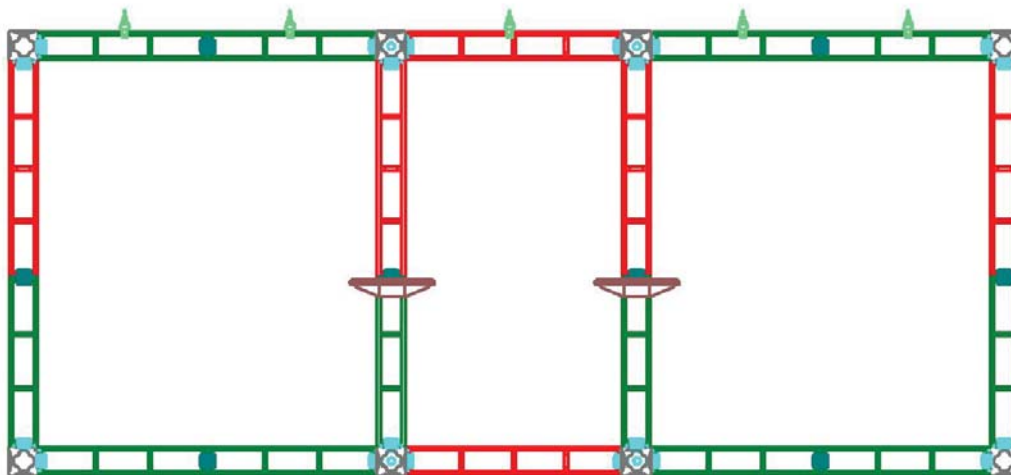

Saturn 10' X 20' KIT

Thank you for your purchase of Orbital Expo Truss Extreme. These instructions show how to erect the kit you purchased. The color coded section will help identify the location of each part.

(* S = Brushed Silver Finish WD = American Natural Wood Finish)

Saturn 10' X 20' KIT

Color Coded Components

6-WAY
JUNCTION BOX

24" LONG
TRUSS SECTION

36" LONG
TRUSS SECTION

46" LONG
TRUSS SECTION

45 CURVED TRUSS
SECTION

90 CURVED TRUSS
SECTION

ADJUSTABLE
TABLETOP

50 WATT CHROME
SPOTLIGHT

ADJUSTABLE
INTERNAL SHELF

UNIVERSAL
CONNECTOR

TRUSS TO TRUSS
CONNECTION KIT

TRUSS TO JUNCTION
CONNECTION KIT

**ORBITAL
EXPRESS**
expo truss

Saturn 10' X 20' KIT

Color Coded Components

ORBITAL
EXPRESS
expo truss