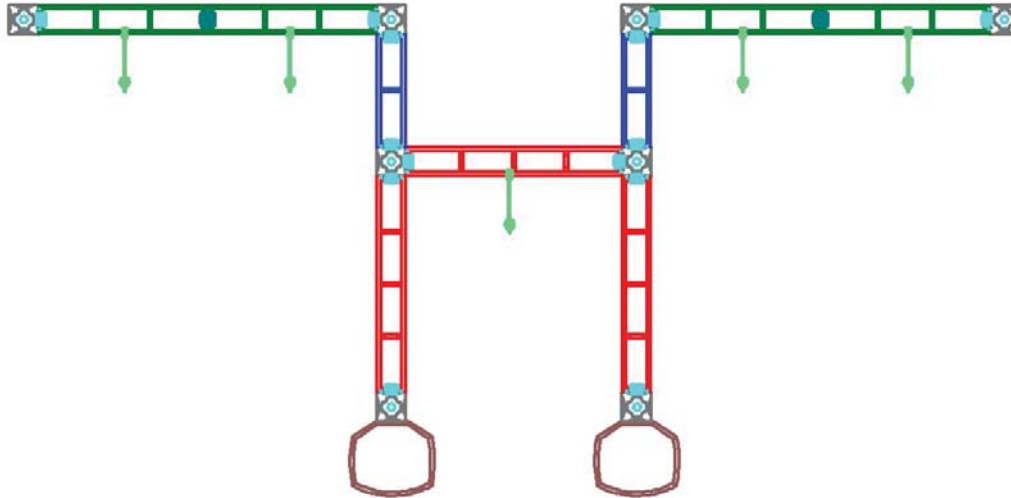

Saturn 10' X 20' KIT

Thank you for your purchase of Orbital Expo Truss Extreme. These instructions show how to erect the kit you purchased. The color coded section will help identify the location of each part.

(* S = Brushed Silver Finish WD = American Natural Wood Finish)

Saturn 10' X 20' KIT

Color Coded Components

6-WAY
JUNCTION BOX

24" LONG
TRUSS SECTION

36" LONG
TRUSS SECTION

46" LONG
TRUSS SECTION

45 CURVED TRUSS
SECTION

90 CURVED TRUSS
SECTION

ADJUSTABLE
TABLETOP

50 WATT CHROME
SPOTLIGHT

ADJUSTABLE
INTERNAL SHELF

UNIVERSAL
CONNECTOR

TRUSS TO TRUSS
CONNECTION KIT

TRUSS TO JUNCTION
CONNECTION KIT

**ORBITAL
EXPRESS**
expo truss

Saturn 10' X 20' KIT

Color Coded Components

ORBITAL
EXPRESS
expo truss