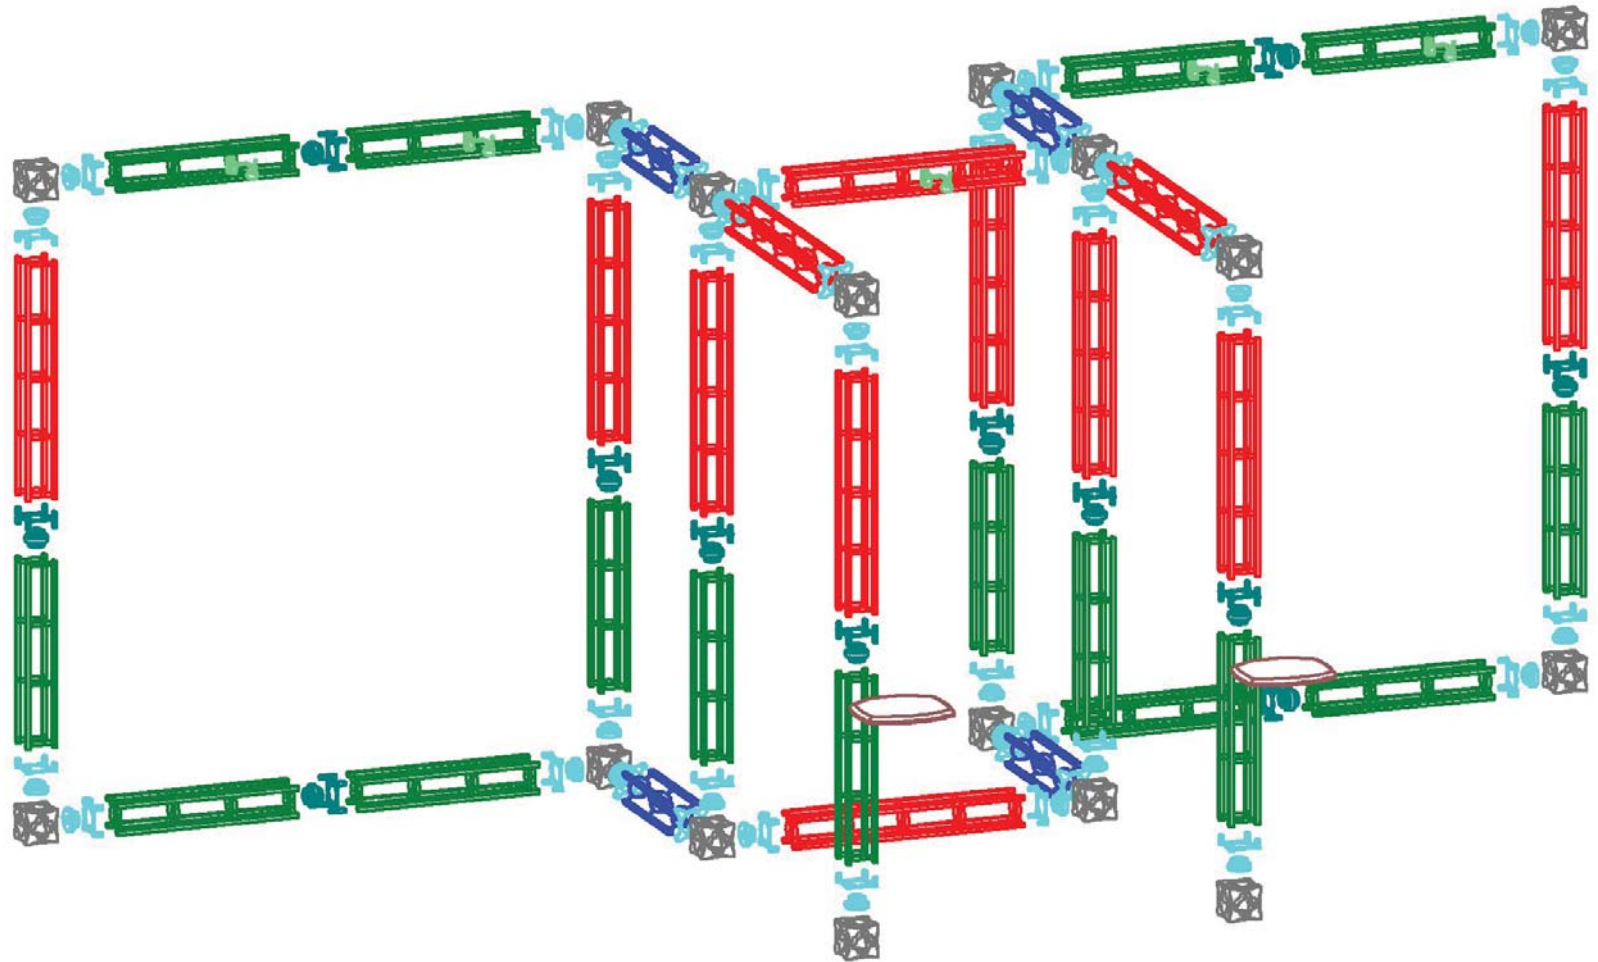

Saturn 10' X 20' KIT

Thank you for your purchase of Orbital Expo Truss Extreme. These instructions show how to erect the kit you purchased. The color coded section will help identify the location of each part.

(* S = Brushed Silver Finish WD = American Natural Wood Finish)

Saturn 10' X 20' KIT

Color Coded Components

6-WAY
JUNCTION BOX

24" LONG
TRUSS SECTION

36" LONG
TRUSS SECTION

46" LONG
TRUSS SECTION

45 CURVED TRUSS
SECTION

90 CURVED TRUSS
SECTION

ADJUSTABLE
TABLETOP

50 WATT CHROME
SPOTLIGHT

ADJUSTABLE
INTERNAL SHELF

UNIVERSAL
CONNECTOR

TRUSS TO TRUSS
CONNECTION KIT

TRUSS TO JUNCTION
CONNECTION KIT

**ORBITAL
EXPRESS**
expo truss

Saturn 10' X 20' KIT

Color Coded Components

ORBITAL
EXPRESS
expo truss