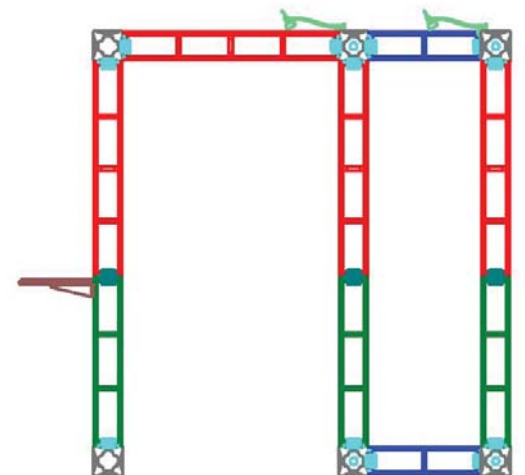

Saturn 10' X 20' KIT

Thank you for your purchase of Orbital Expo Truss Extreme. These instructions show how to erect the kit you purchased. The color coded section will help identify the location of each part.

(* S = Brushed Silver Finish WD = American Natural Wood Finish)

Saturn 10' X 20' KIT

Color Coded Components

6-WAY
JUNCTION BOX

24" LONG
TRUSS SECTION

36" LONG
TRUSS SECTION

46" LONG
TRUSS SECTION

45 CURVED TRUSS
SECTION

90 CURVED TRUSS
SECTION

ADJUSTABLE
TABLETOP

50 WATT CHROME
SPOTLIGHT

ADJUSTABLE
INTERNAL SHELF

UNIVERSAL
CONNECTOR

TRUSS TO TRUSS
CONNECTION KIT

TRUSS TO JUNCTION
CONNECTION KIT

**ORBITAL
EXPRESS**
expo truss

Saturn 10' X 20' KIT

Color Coded Components

ORBITAL
EXPRESS
expo truss