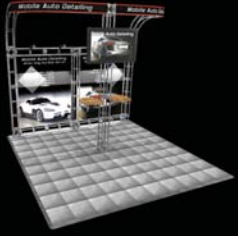

Vela 10' X 10' KIT