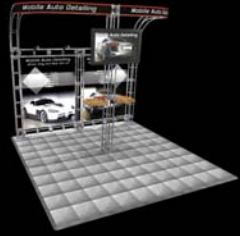

Vela 10' X 10' KIT

Thank you for your purchase of Orbital Expo Truss Extreme. These instructions show how to erect the kit you purchased. The color coded section will help identify the location of each part.

 <p>6-WAY JUNCTION BOX (OR-J-2) 9</p>	 <p>45 CURVED TRUSS SECTION (OR-45-CV-2) 0</p>	 <p>LEFT (OR-TBL2-L-S/WD*) 0</p> <p>RIGHT (OR-TBL2-R-S/WD*) 0</p> <p>ADJUSTABLE SCALLOP TABLE TOP 0</p>	 <p>(OR-IS-24-S/WD*) 24" 0</p> <p>(OR-IS-36-S/WD*) 36" 0</p> <p>(OR-IS-46-S/WD*) 46" 0</p> <p>INTERNAL SHELVES</p>
 <p>24" LONG TRUSS SECTION (OR-24-2) 15</p>	 <p>90 CURVED TRUSS SECTION (OR-90-CV-2) 4</p>	 <p>50 WATT CHROME SPOTLIGHT (LUM-1-C) 4</p>	 <p>ORBITAL FREIGHT CASE (OCF) 0</p>
 <p>36" LONG TRUSS SECTION (OR-36-2) 4</p>	 <p>UNIVERSAL CONNECTOR (OR-UNI-CLP-1) 0</p>	 <p>TRUSS TO JUNCTION CONNECTION KIT (OR-QL-T2J) 22</p>	 <p>ORBITAL FREIGHT CASE (OCT) 1</p>
 <p>46" LONG TRUSS SECTION (OR-46-2) 0</p>	 <p>ADJUSTABLE TABLE TOP (OR-TBL-S/WD*) 2</p>	 <p>TRUSS TO TRUSS CONNECTION KIT (OR-QL-T2T) 12</p>	

Each Orbital Expo Truss Extreme kit has been carefully designed and developed to be stable and safe. Consult with your dealer for load bearing specifications. The manufacturers of Orbital Expo Truss Extreme will not be held responsible or accountable for damage or injury caused by exceeding guidelines or through wrongful/incorrect use of the system.

(* S = Brushed Silver Finish WD = American Natural Wood Finish)

Vela 10' X 10' KIT

Color Coded Components

- | | | | | | | | | |
|---|---|---|--|---|---|---|---|---|
|  |  |  |  |  |  |  |  |  |
| 6-WAY
JUNCTION BOX | 24" LONG
TRUSS SECTION | 36" LONG
TRUSS SECTION | 46" LONG
TRUSS SECTION | 45 CURVED TRUSS
SECTION | 90 CURVED TRUSS
SECTION | ADJUSTABLE
TABLETOP | 50 WATT CHROME
SPOTLIGHT | ADJUSTABLE
INTERNAL SHELF |
|  |  |  | | | | | | |
| UNIVERSAL
CONNECTOR | TRUSS TO TRUSS
CONNECTION KIT | TRUSS TO JUNCTION
CONNECTION KIT | | | | | | |