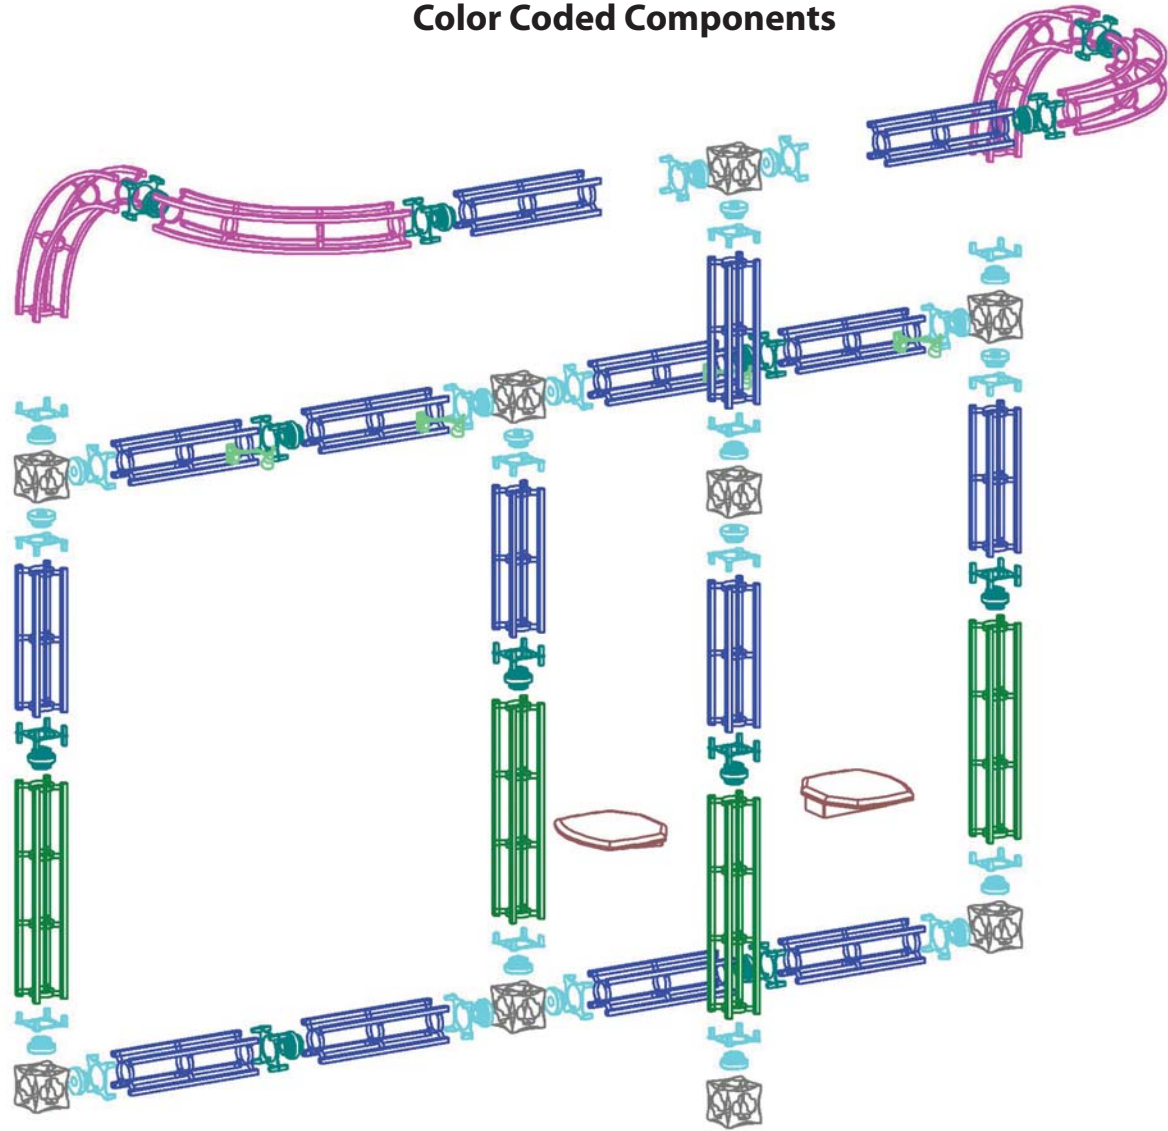

Vela 10' X 10' KIT

Thank you for your purchase of Orbital Expo Truss Extreme. These instructions show how to erect the kit you purchased. The color coded section will help identify the location of each part.

 <p>6-WAY JUNCTION BOX (OR-J-2) 9</p>	 <p>45 CURVED TRUSS SECTION (OR-45-CV-2) 0</p>	 <p>LEFT (OR-TBL2-L-S/WD*) 0</p> <p>RIGHT (OR-TBL2-R-S/WD*) 0</p> <p>ADJUSTABLE SCALLOP TABLE TOP 0</p>	 <p>(OR-IS-24-S/WD*) 24" 0</p> <p>(OR-IS-36-S/WD*) 36" 0</p> <p>(OR-IS-46-S/WD*) 46" 0</p> <p>INTERNAL SHELVES</p>
 <p>24" LONG TRUSS SECTION (OR-24-2) 15</p>	 <p>90 CURVED TRUSS SECTION (OR-90-CV-2) 4</p>	 <p>50 WATT CHROME SPOTLIGHT (LUM-1-C) 4</p>	 <p>ORBITAL FREIGHT CASE (OCF) 0</p>
 <p>36" LONG TRUSS SECTION (OR-36-2) 4</p>	 <p>UNIVERSAL CONNECTOR (OR-UNI-CLP-1) 0</p>	 <p>TRUSS TO JUNCTION CONNECTION KIT (OR-QL-T2J) 22</p>	 <p>ORBITAL FREIGHT CASE (OCT) 1</p>
 <p>46" LONG TRUSS SECTION (OR-46-2) 0</p>	 <p>ADJUSTABLE TABLE TOP (OR-TBL-S/WD*) 2</p>	 <p>TRUSS TO TRUSS CONNECTION KIT (OR-QL-T2T) 12</p>	

(* S = Brushed Silver Finish WD = American Natural Wood Finish)

Vela 10' X 10' KIT

Color Coded Components

- | | | | | | | | | |
|---|---|---|--|---|---|---|---|---|
|  |  |  |  |  |  |  |  |  |
| 6-WAY
JUNCTION BOX | 24" LONG
TRUSS SECTION | 36" LONG
TRUSS SECTION | 46" LONG
TRUSS SECTION | 45 CURVED TRUSS
SECTION | 90 CURVED TRUSS
SECTION | ADJUSTABLE
TABLETOP | 50 WATT CHROME
SPOTLIGHT | ADJUSTABLE
INTERNAL SHELF |
|  |  |  | | | | | | |
| UNIVERSAL
CONNECTOR | TRUSS TO TRUSS
CONNECTION KIT | TRUSS TO JUNCTION
CONNECTION KIT | | | | | | |

**ORBITAL
EXPRESS™**
expo truss

Vela 10' X 10' KIT

Color Coded Components