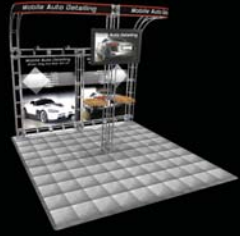

Vela 10' X 10' KIT

Thank you for your purchase of Orbital Expo Truss Extreme. These instructions show how to erect the kit you purchased. The color coded section will help identify the location of each part.

 <p>6-WAY JUNCTION BOX (OR-J-2) 9</p>	 <p>45 CURVED TRUSS SECTION (OR-45-CV-2) 0</p>	 <p>LEFT (OR-TBL2-L-S/WD*) 0</p> <p>RIGHT (OR-TBL2-R-S/WD*) 0</p> <p>ADJUSTABLE SCALLOP TABLE TOP 0</p>	 <p>(OR-IS-24-S/WD*) 24" 0</p> <p>(OR-IS-36-S/WD*) 36" 0</p> <p>(OR-IS-46-S/WD*) 46" 0</p> <p>INTERNAL SHELVES</p>
 <p>24" LONG TRUSS SECTION (OR-24-2) 15</p>	 <p>90 CURVED TRUSS SECTION (OR-90-CV-2) 4</p>	 <p>50 WATT CHROME SPOTLIGHT (LUM-1-C) 4</p>	 <p>ORBITAL FREIGHT CASE (OCF) 0</p>
 <p>36" LONG TRUSS SECTION (OR-36-2) 4</p>	 <p>UNIVERSAL CONNECTOR (OR-UNI-CLP-1) 0</p>	 <p>TRUSS TO JUNCTION CONNECTION KIT (OR-QL-T2J) 22</p>	 <p>ORBITAL FREIGHT CASE (OCT) 1</p>
 <p>46" LONG TRUSS SECTION (OR-46-2) 0</p>	 <p>ADJUSTABLE TABLE TOP (OR-TBL-S/WD*) 2</p>	 <p>TRUSS TO TRUSS CONNECTION KIT (OR-QL-T2T) 12</p>	

Each Orbital Expo Truss Extreme kit has been carefully designed and developed to be stable and safe. Consult with your dealer for load bearing specifications. The manufacturers of Orbital Expo Truss Extreme will not be held responsible or accountable for damage or injury caused by exceeding guidelines or through wrongful/incorrect use of the system.

(* S = Brushed Silver Finish WD = American Natural Wood Finish)

Vela 10' X 10' KIT

Color Coded Components

- | | | | | | | | | |
|---|---|---|--|---|---|---|---|---|
|  |  |  |  |  |  |  |  |  |
| 6-WAY
JUNCTION BOX | 24" LONG
TRUSS SECTION | 36" LONG
TRUSS SECTION | 46" LONG
TRUSS SECTION | 45 CURVED TRUSS
SECTION | 90 CURVED TRUSS
SECTION | ADJUSTABLE
TABLETOP | 50 WATT CHROME
SPOTLIGHT | ADJUSTABLE
INTERNAL SHELF |
|  |  |  | | | | | | |
| UNIVERSAL
CONNECTOR | TRUSS TO TRUSS
CONNECTION KIT | TRUSS TO JUNCTION
CONNECTION KIT | | | | | | |