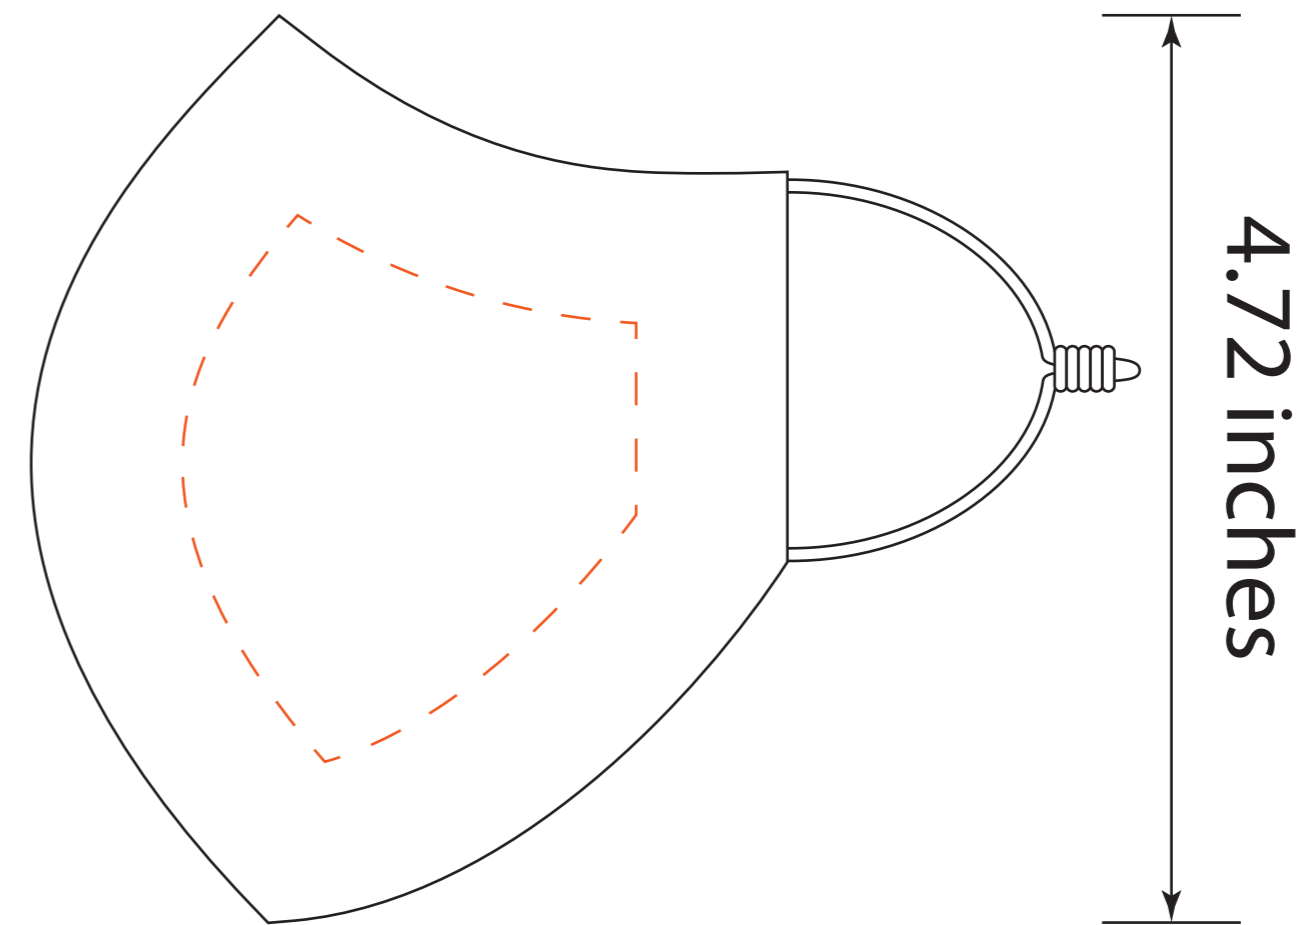

# Custom Printed Face Mask; Double-layer, 3D Style Children 5-11 years old

Left

3.94 inches

Right

3.94 inches