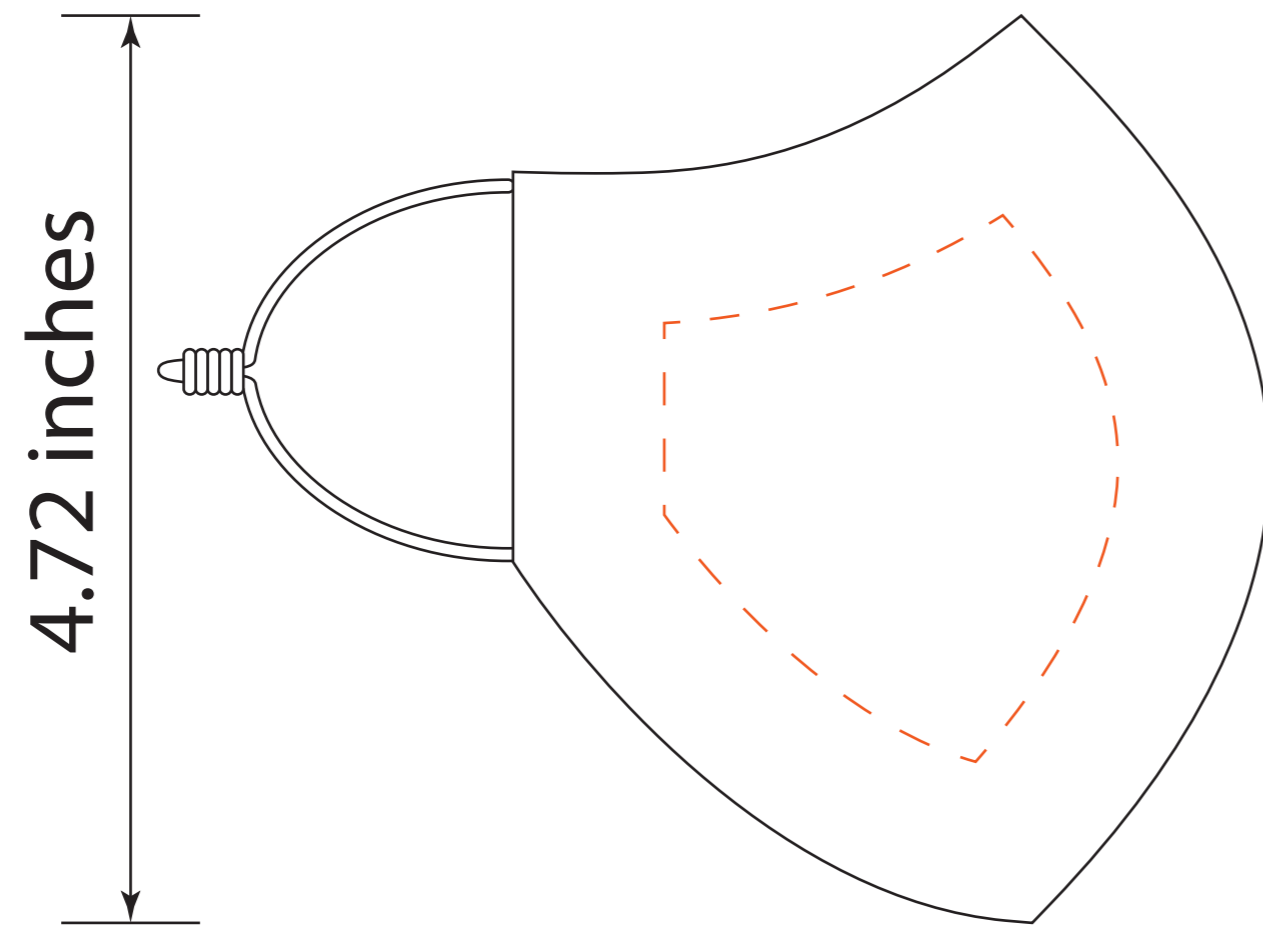

# Custom Printed Face Mask; Double-layer, 3D Style Children 5-11 years old

Left

3.94 inches

Right

3.94 inches