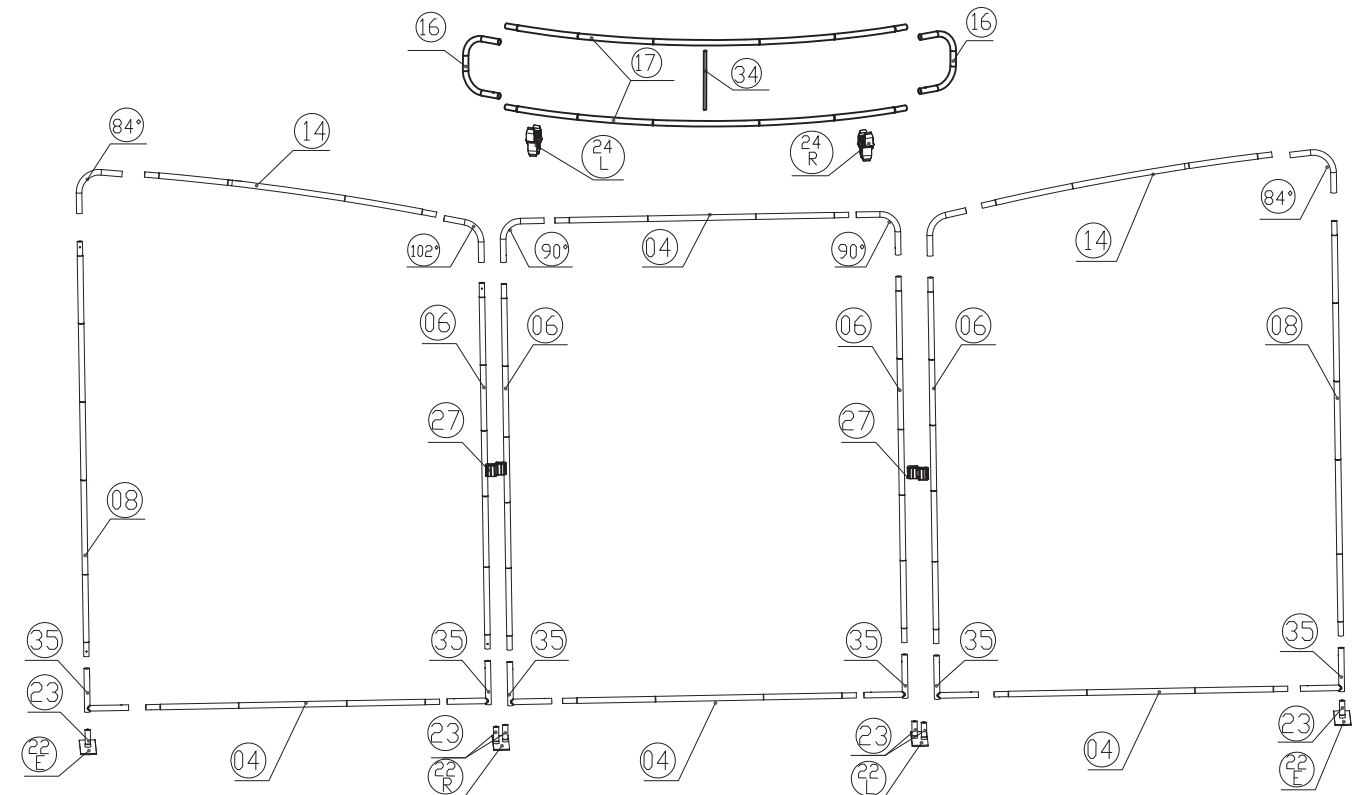

ANGELFISH

Setup Instructions

1. Take all the parts out of the bags and lay them on the ground according to the assembly diagram.
2. Make sure that all the corresponding numbers are correct.
3. Now start pushing the pipes together until they firmly click, if difficult you can slightly twist the parts together to make the locking spring pop up on place.
4. Its time to get your hands cleaned as now you are ready to handle the printed fabric. Feed the fabric from the round edges of the frame, feed only a few feet, then stand the frame up then slide the fabric to the bottom, now close the Zipper.
5. You can set up the feet in the position that you want to erect the stand, lift the fabric panels and fit on the feet.
6. To lock the frames together you can use the "S" shaped brackets, they are designed tight so they lock well.
7. If you have a header in the kit you can fix to the top by using the clear plastic clips.

Click to view more
20ft Waveline Media Displays
estore.tradeshow-stuff.com/wavelinemedi

ANGELFISH – Header

Setup Instructions

1. Take all the parts out of the bags and lay them on the ground according to the assembly diagram.
2. Make sure that all the corresponding numbers are correct.
3. Now start pushing the pipes together until they firmly click, if difficult you can slightly twist the parts together to make the locking spring pop up on place.
4. Its time to get your hands cleaned as now you are ready to handle the printed fabric. Feed the fabric from the round edges of the frame, feed only a few feet, then stand the frame up then slide the fabric to the bottom, now close the Zipper.
5. You can set up the feet in the position that you want to erect the stand, lift the fabric panels and fit on the feet.
6. To lock the frames together you can use the "S" shaped brackets, they are designed tight so they lock well.
7. If you have a header in the kit you can fix to the top by using the clear plastic clips.