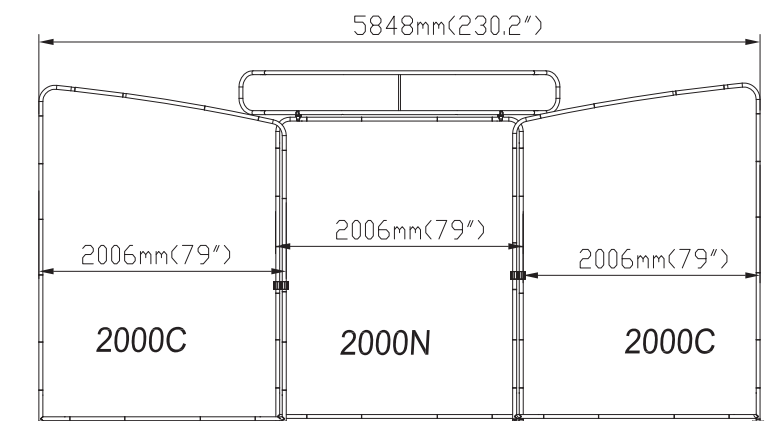

ANGELFISH

Setup Instructions

1. Take all the parts out of the bags and lay them on the ground according to the assembly diagram.
2. Make sure that all the corresponding numbers are correct.
3. Now start pushing the pipes together until they firmly click, if difficult you can slightly twist the parts together to make the locking spring pop up on place.
4. Its time to get your hands cleaned as now you are ready to handle the printed fabric. Feed the fabric from the round edges of the frame, feed only a few feet, then stand the frame up then slide the fabric to the bottom, now close the Zipper.
5. You can set up the feet in the position that you want to erect the stand, lift the fabric panels and fit on the feet.
6. To lock the frames together you can use the "S" shaped brackets, they are designed tight so they lock well.
7. If you have a header in the kit you can fix to the top by using the clear plastic clips.

Click to view more
20ft Waveline Media Displays
estore.tradeshow-stuff.com/wavelinemedi

ANGELFISH – Header

Setup Instructions

1. Take all the parts out of the bags and lay them on the ground according to the assembly diagram.
2. Make sure that all the corresponding numbers are correct.
3. Now start pushing the pipes together until they firmly click, if difficult you can slightly twist the parts together to make the locking spring pop up on place.
4. Its time to get your hands cleaned as now you are ready to handle the printed fabric. Feed the fabric from the round edges of the frame, feed only a few feet, then stand the frame up then slide the fabric to the bottom, now close the Zipper.
5. You can set up the feet in the position that you want to erect the stand, lift the fabric panels and fit on the feet.
6. To lock the frames together you can use the "S" shaped brackets, they are designed tight so they lock well.
7. If you have a header in the kit you can fix to the top by using the clear plastic clips.