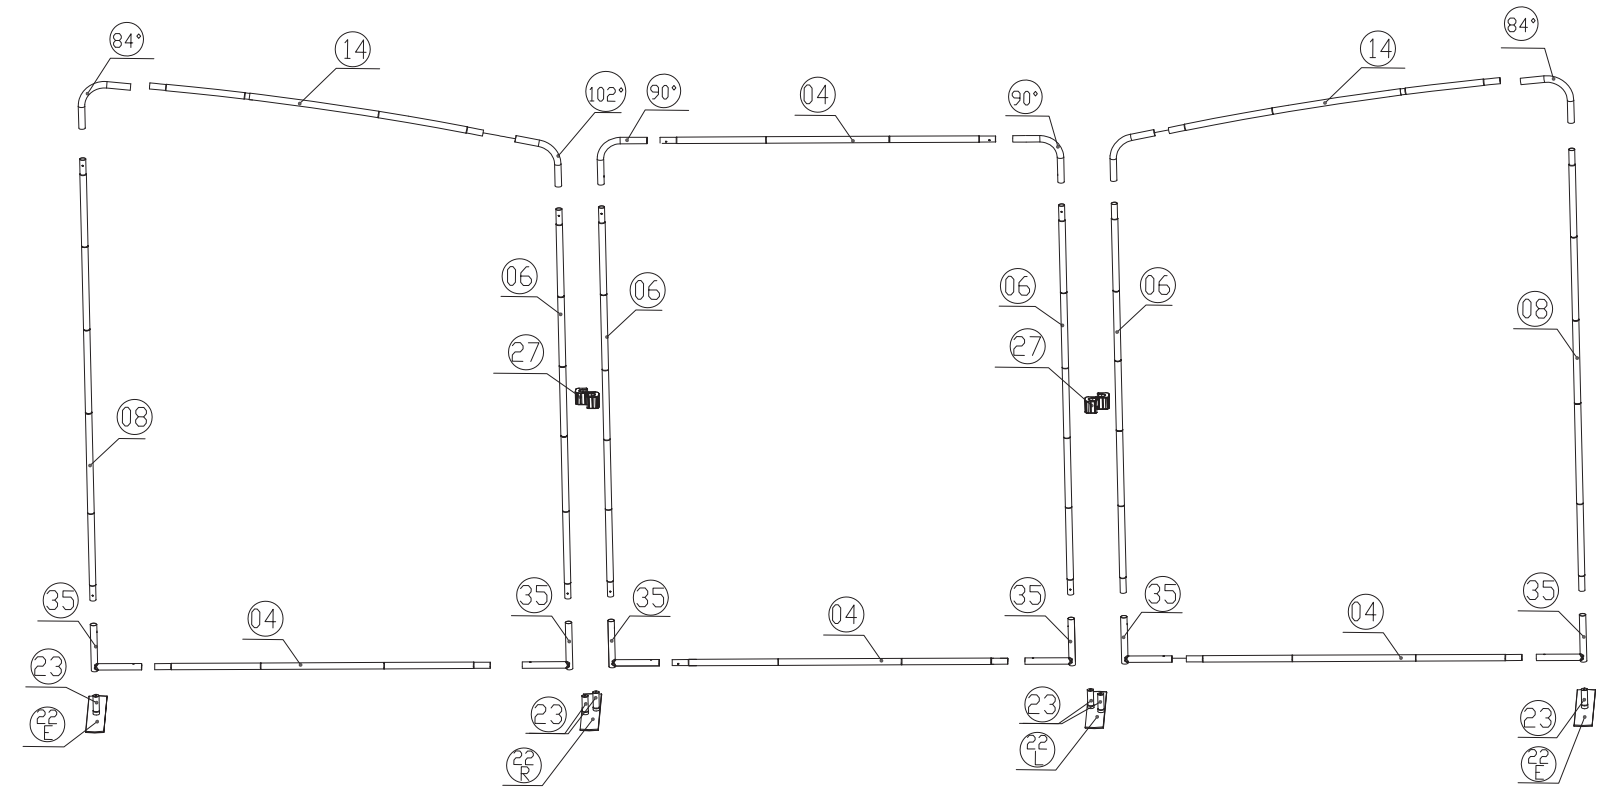

ANGELFISH

Setup Instructions

1. Take all the parts out of the bags and lay them on the ground according to the assembly diagram.
2. Make sure that all the corresponding numbers are correct.
3. Now start pushing the pipes together until they firmly click, if difficult you can slightly twist the parts together to make the locking spring pop up on place.
4. Its time to get your hands cleaned as now you are ready to handle the printed fabric. Feed the fabric from the round edges of the frame, feed only a few feet, then stand the frame up then slide the fabric to the bottom, now close the Zipper.
5. You can set up the feet in the position that you want to erect the stand, lift the fabric panels and fit on the feet.
6. To lock the frames together you can use the "S" shaped brackets, they are designed tight so they lock well.
7. If you have a header in the kit you can fix to the top by using the clear plastic clips.

Click to view more
20ft Waveline Media Displays
estore.tradeshow-stuff.com/wavelinemedi

ANGELFISH – Header

Setup Instructions

1. Take all the parts out of the bags and lay them on the ground according to the assembly diagram.
2. Make sure that all the corresponding numbers are correct.
3. Now start pushing the pipes together until they firmly click, if difficult you can slightly twist the parts together to make the locking spring pop up on place.
4. Its time to get your hands cleaned as now you are ready to handle the printed fabric. Feed the fabric from the round edges of the frame, feed only a few feet, then stand the frame up then slide the fabric to the bottom, now close the Zipper.
5. You can set up the feet in the position that you want to erect the stand, lift the fabric panels and fit on the feet.
6. To lock the frames together you can use the "S" shaped brackets, they are designed tight so they lock well.
7. If you have a header in the kit you can fix to the top by using the clear plastic clips.