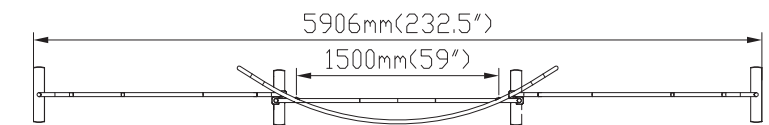

ANGELFISH

Setup Instructions

1. Take all the parts out of the bags and lay them on the ground according to the assembly diagram.
2. Make sure that all the corresponding numbers are correct.
3. Now start pushing the pipes together until they firmly click, if difficult you can slightly twist the parts together to make the locking spring pop up on place.
4. Its time to get your hands cleaned as now you are ready to handle the printed fabric. Feed the fabric from the round edges of the frame, feed only a few feet, then stand the frame up then slide the fabric to the bottom, now close the Zipper.
5. You can set up the feet in the position that you want to erect the stand, lift the fabric panels and fit on the feet.
6. To lock the frames together you can use the "S" shaped brackets, they are designed tight so they lock well.
7. If you have a header in the kit you can fix to the top by using the clear plastic clips.

Click to view more
20ft Waveline Media Displays
estore.tradeshow-stuff.com/wavelinemedi

ANGELFISH – Header

Setup Instructions

1. Take all the parts out of the bags and lay them on the ground according to the assembly diagram.
2. Make sure that all the corresponding numbers are correct.
3. Now start pushing the pipes together until they firmly click, if difficult you can slightly twist the parts together to make the locking spring pop up on place.
4. Its time to get your hands cleaned as now you are ready to handle the printed fabric. Feed the fabric from the round edges of the frame, feed only a few feet, then stand the frame up then slide the fabric to the bottom, now close the Zipper.
5. You can set up the feet in the position that you want to erect the stand, lift the fabric panels and fit on the feet.
6. To lock the frames together you can use the "S" shaped brackets, they are designed tight so they lock well.
7. If you have a header in the kit you can fix to the top by using the clear plastic clips.