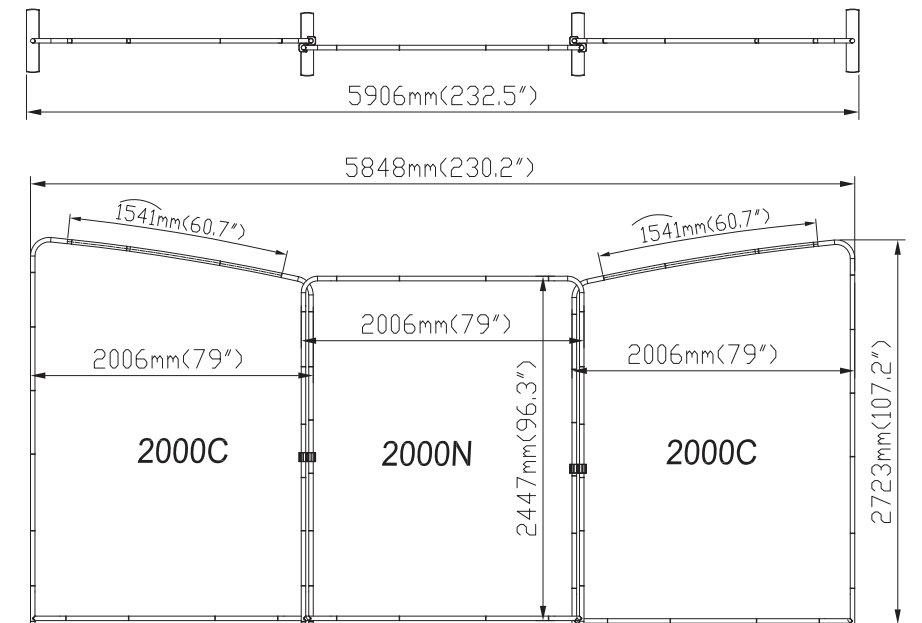

ANGELFISH

Setup Instructions

1. Take all the parts out of the bags and lay them on the ground according to the assembly diagram.
2. Make sure that all the corresponding numbers are correct.
3. Now start pushing the pipes together until they firmly click, if difficult you can slightly twist the parts together to make the locking spring pop up on place.
4. Its time to get your hands cleaned as now you are ready to handle the printed fabric. Feed the fabric from the round edges of the frame, feed only a few feet, then stand the frame up then slide the fabric to the bottom, now close the Zipper.
5. You can set up the feet in the position that you want to erect the stand, lift the fabric panels and fit on the feet.
6. To lock the frames together you can use the "S" shaped brackets, they are designed tight so they lock well.
7. If you have a header in the kit you can fix to the top by using the clear plastic clips.

Click to view more
20ft Waveline Media Displays
estore.tradeshow-stuff.com/wavelinemedi

ANGELFISH – Header

Setup Instructions

1. Take all the parts out of the bags and lay them on the ground according to the assembly diagram.
2. Make sure that all the corresponding numbers are correct.
3. Now start pushing the pipes together until they firmly click, if difficult you can slightly twist the parts together to make the locking spring pop up on place.
4. Its time to get your hands cleaned as now you are ready to handle the printed fabric. Feed the fabric from the round edges of the frame, feed only a few feet, then stand the frame up then slide the fabric to the bottom, now close the Zipper.
5. You can set up the feet in the position that you want to erect the stand, lift the fabric panels and fit on the feet.
6. To lock the frames together you can use the "S" shaped brackets, they are designed tight so they lock well.
7. If you have a header in the kit you can fix to the top by using the clear plastic clips.