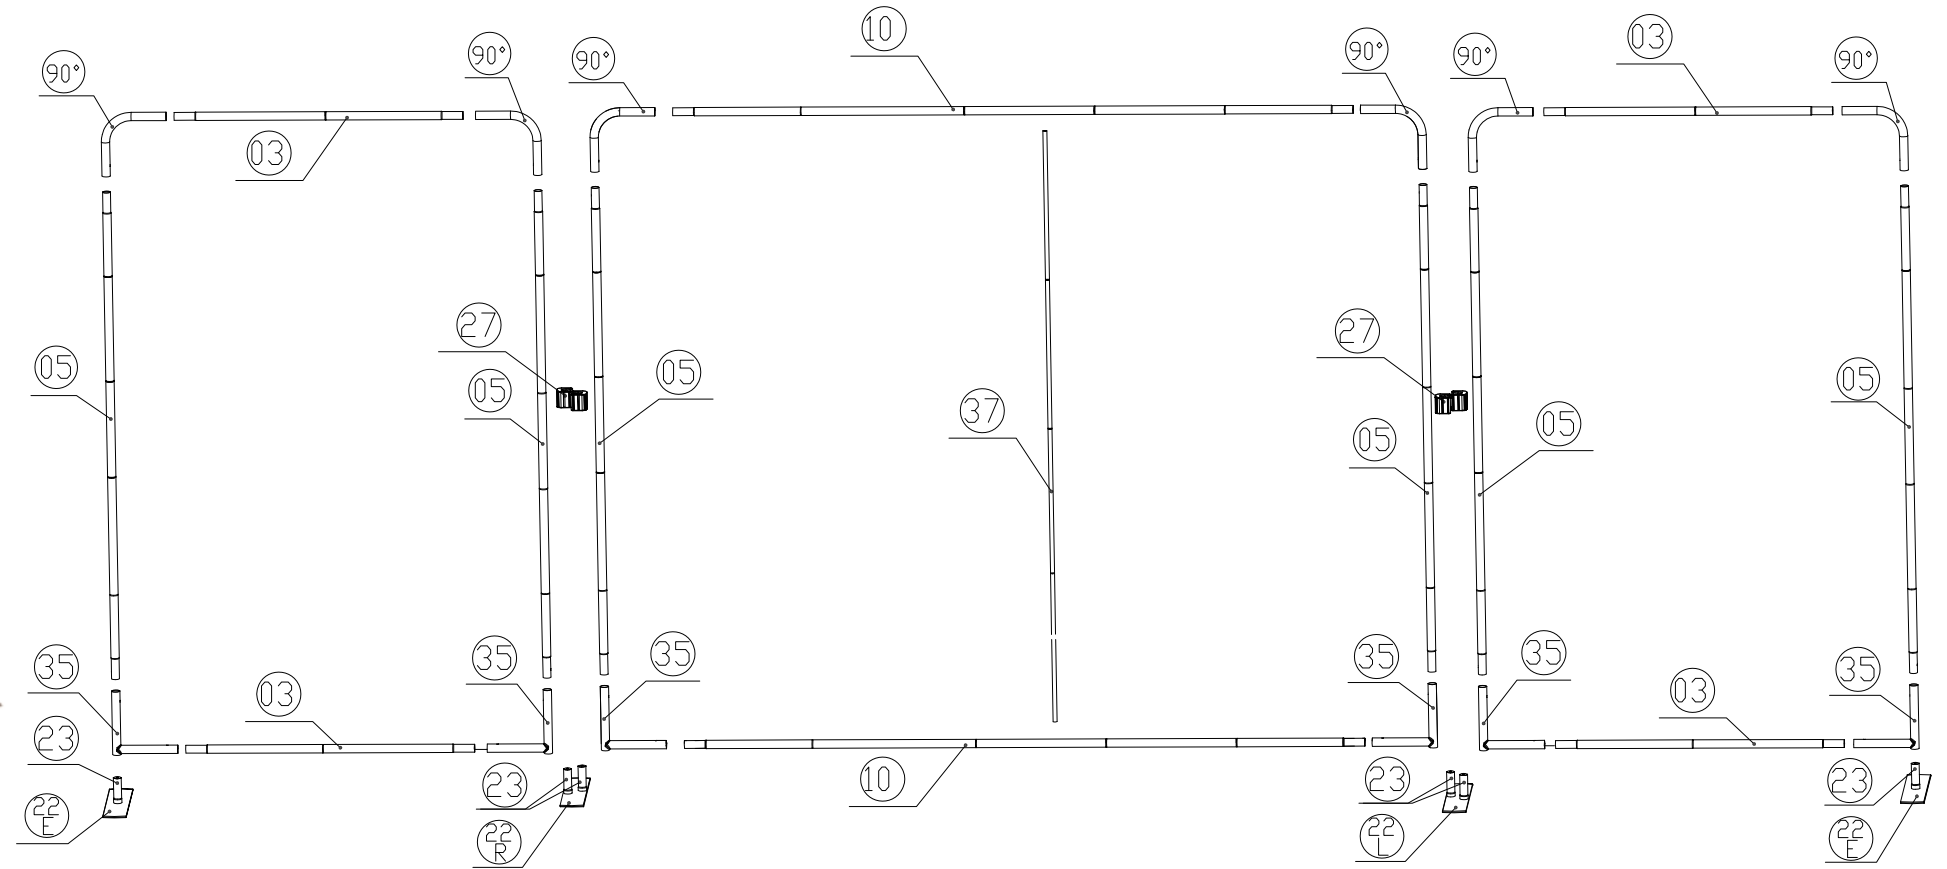

ATLANTIC

Setup Instructions

1. Take all the parts out of the bags and lay them on the ground according to the assembly diagram.
2. Make sure that all the corresponding numbers are correct.
3. Now start pushing the pipes together until they firmly click, if difficult you can slightly twist the parts together to make the locking spring pop up on place.
4. Its time to get your hands cleaned as now you are ready to handle the printed fabric. Feed the fabric from the round edges of the frame, feed only a few feet, then stand the frame up then slide the fabric to the bottom, now close the Zipper.
5. You can set up the feet in the position that you want to erect the stand, lift the fabric panels and fit on the feet.
6. To lock the frames together you can use the "S" shaped brackets, they are designed tight so they lock well.
7. If you have a header in the kit you can fix to the top by using the clear plastic clips.