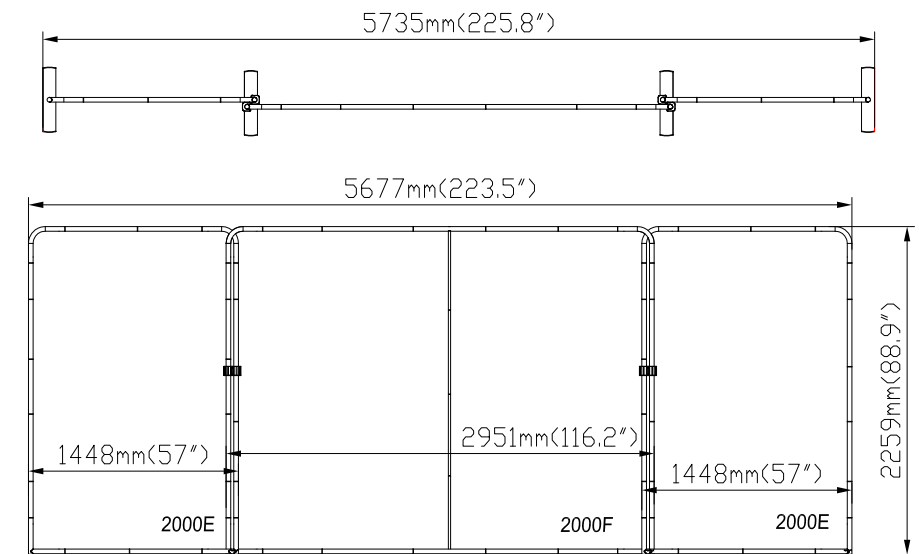

Setup Instructions

1. Take all the parts out of the bags and lay them on the ground according to the assembly diagram.
2. Make sure that all the corresponding numbers are correct.
3. Now start pushing the pipes together until they firmly click, if difficult you can slightly twist the parts together to make the locking spring pop up on place.
4. Its time to get your hands cleaned as now you are ready to handle the printed fabric. Feed the fabric from the round edges of the frame, feed only a few feet, then stand the frame up then slide the fabric to the bottom, now close the Zipper.
5. You can set up the feet in the position that you want to erect the stand, lift the fabric panels and fit on the feet.
6. To lock the frames together you can use the "S" shaped brackets, they are designed tight so they lock well.
7. If you have a header in the kit you can fix to the top by using the clear plastic clips.

Click to view more
20ft Waveline Media Displays
estore.tradeshow-stuff.com/wavelinemedias