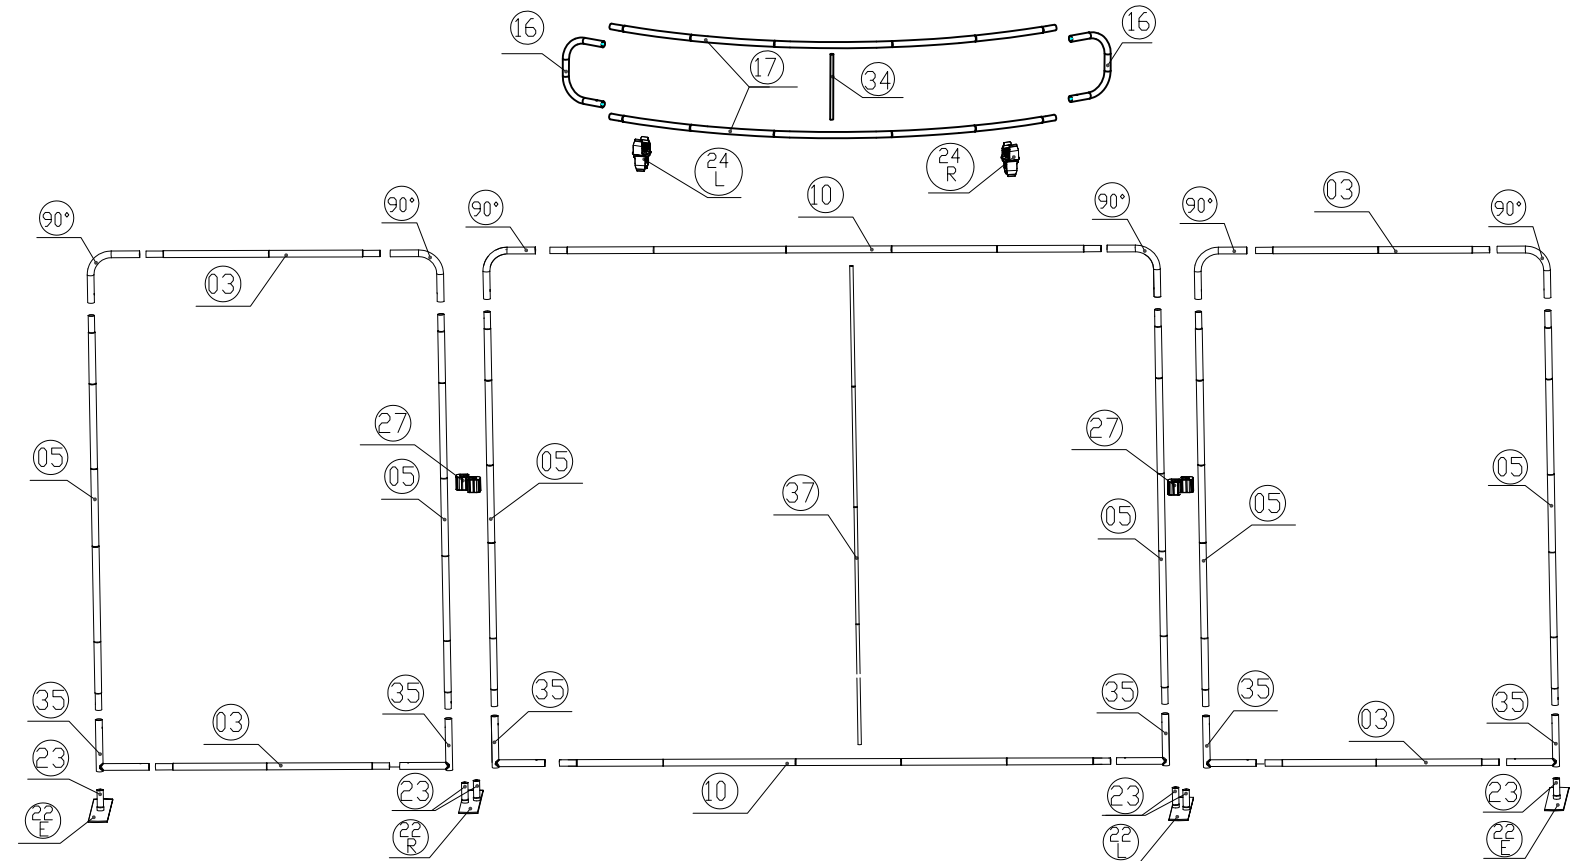

ATLANTIC – Header