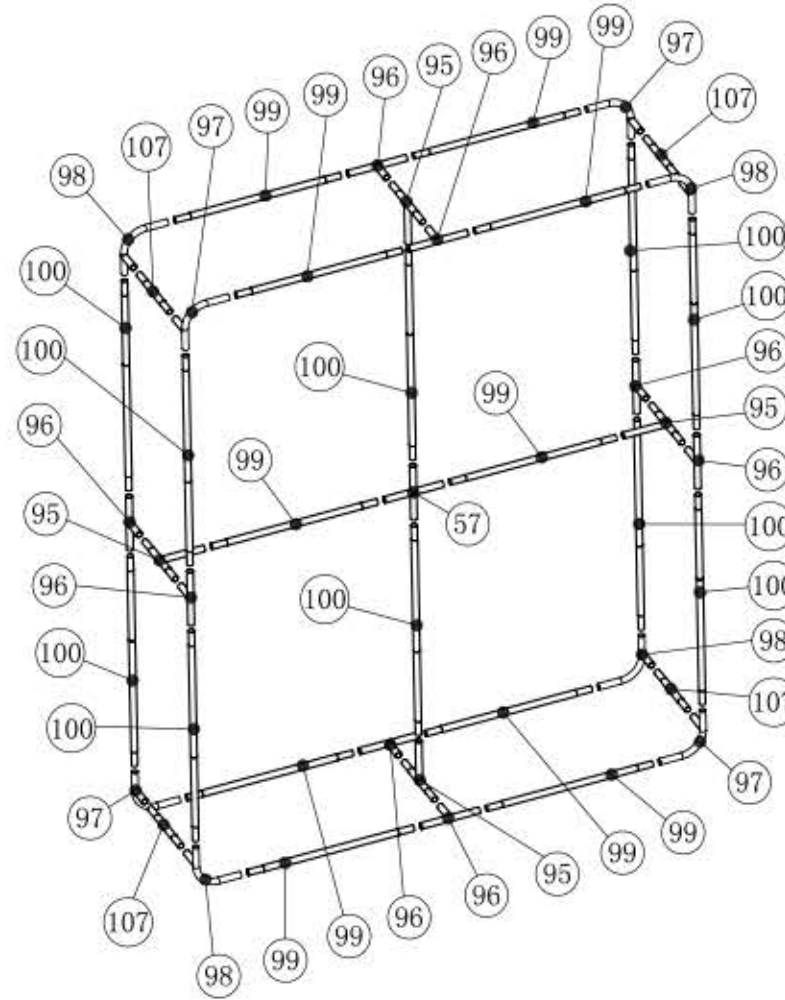

Palisade 8' x 10ft

Frame			Frame			Frame			Frame			Frame			Frame			TV kit		Shipping Case		accessories	
⑤7	1		⑨9	10																			
⑨5	4		⑩0	10														32"					
⑨6	8		⑩7	4														40"					
⑨7	4																						
⑨8	4																						
NO.	Quantity	Confirm	NO.	Quantity	Confirm	NO.	Quantity	Confirm	NO.	Quantity	Confirm	NO.	Quantity	Confirm	NO.	Quantity	Confirm	NO.	Confirm	NO.	Confirm		