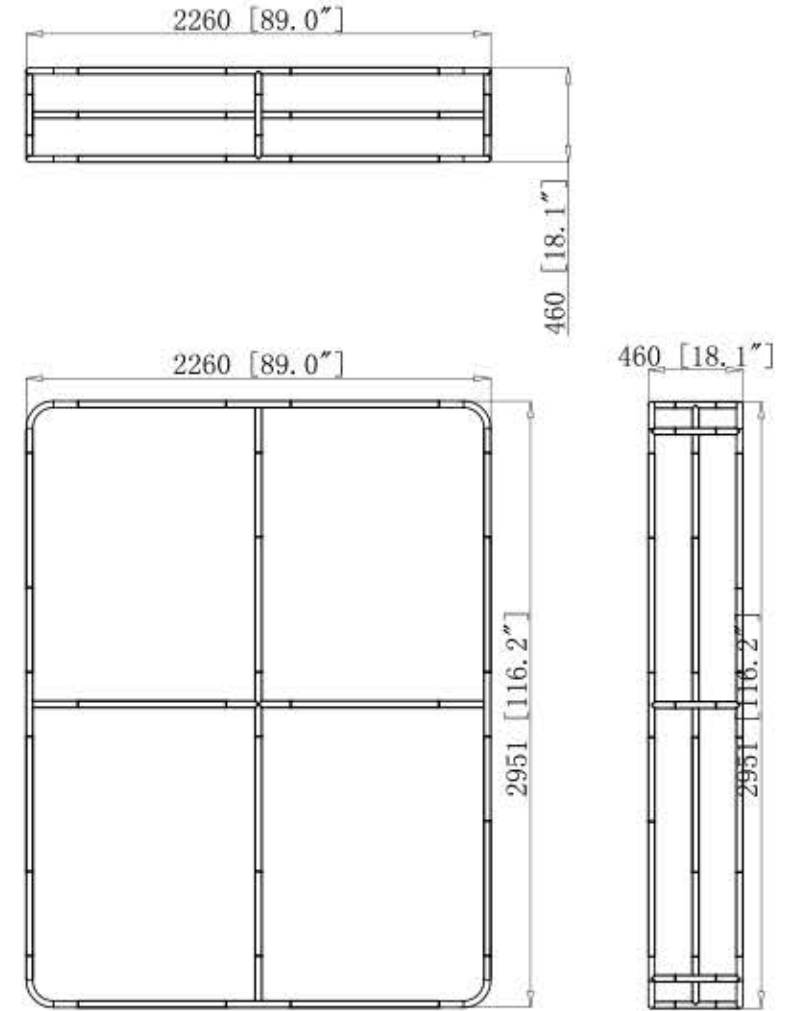

Palisade 8' x 10ft

Frame			Frame			Frame			Frame			Frame			Frame			TV kit		Shipping Case		accessories	
⑤7	1		⑨9	10																			
⑨5	4		⑩0	10														32"					
⑨6	8		⑩7	4														40"					
⑨7	4																						
⑨8	4																						
NO.	Quantity	Confirm	NO.	Quantity	Confirm	NO.	Quantity	Confirm	NO.	Quantity	Confirm	NO.	Quantity	Confirm	NO.	Quantity	Confirm	NO.	Confirm	NO.	Confirm		