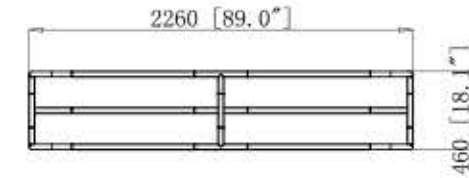

Palisade 8' x 20ft

Frame			Frame			Frame			Frame			Frame			Frame			TV kit		Shipping Case		accessories	
57	2		99	12																			
95	6		103	15													32"						
96	12		107	4													40"						
97	4																						
98	4																						
NO.	Quantity	Confirm	NO.	Quantity	Confirm	NO.	Quantity	Confirm	NO.	Quantity	Confirm	NO.	Quantity	Confirm	NO.	Quantity	Confirm	NO.	Confirm	NO.	Confirm		