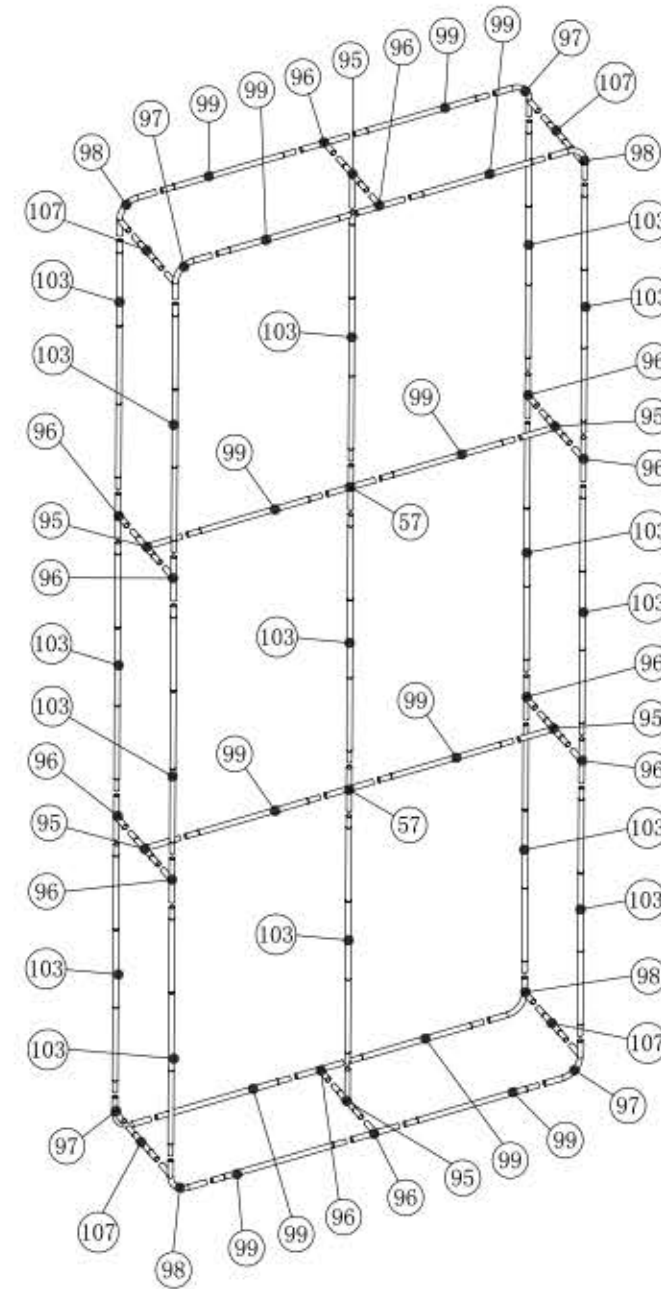

Palisade 8' x 20ft

Frame			Frame			Frame			Frame			Frame			Frame			TV kit		Shipping Case		accessories	
57	2		99	12																			
95	6		103	15													32"						
96	12		107	4													40"						
97	4																						
98	4																						
NO.	Quantity	Confirm	NO.	Quantity	Confirm	NO.	Quantity	Confirm	NO.	Quantity	Confirm	NO.	Quantity	Confirm	NO.	Quantity	Confirm	NO.	Confirm	NO.	Confirm		