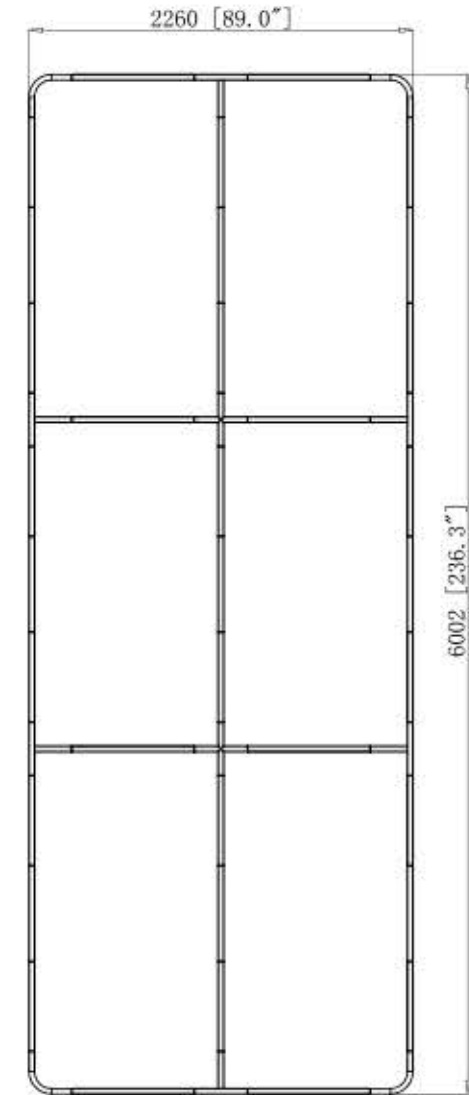

Palisade 8' x 20ft

Frame			Frame			Frame			Frame			Frame			Frame			TV kit		Shipping Case		accessories	
57	2		99	12																			
95	6		103	15													32"						
96	12		107	4													40"						
97	4																						
98	4																						
NO.	Quantity	Confirm	NO.	Quantity	Confirm	NO.	Quantity	Confirm	NO.	Quantity	Confirm	NO.	Quantity	Confirm	NO.	Quantity	Confirm	NO.	Confirm	NO.	Confirm		