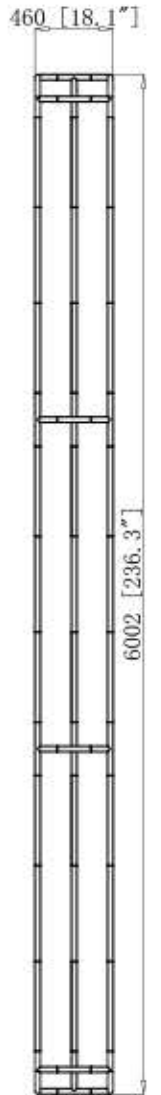

Palisade 8' x 20ft

Frame			Frame			Frame			Frame			Frame			Frame			TV kit		Shipping Case		accessories	
57	2		99	12																			
95	6		103	15													32"						
96	12		107	4													40"						
97	4																						
98	4																						
NO.	Quantity	Confirm	NO.	Quantity	Confirm	NO.	Quantity	Confirm	NO.	Quantity	Confirm	NO.	Quantity	Confirm	NO.	Quantity	Confirm	NO.	Confirm	NO.	Confirm		