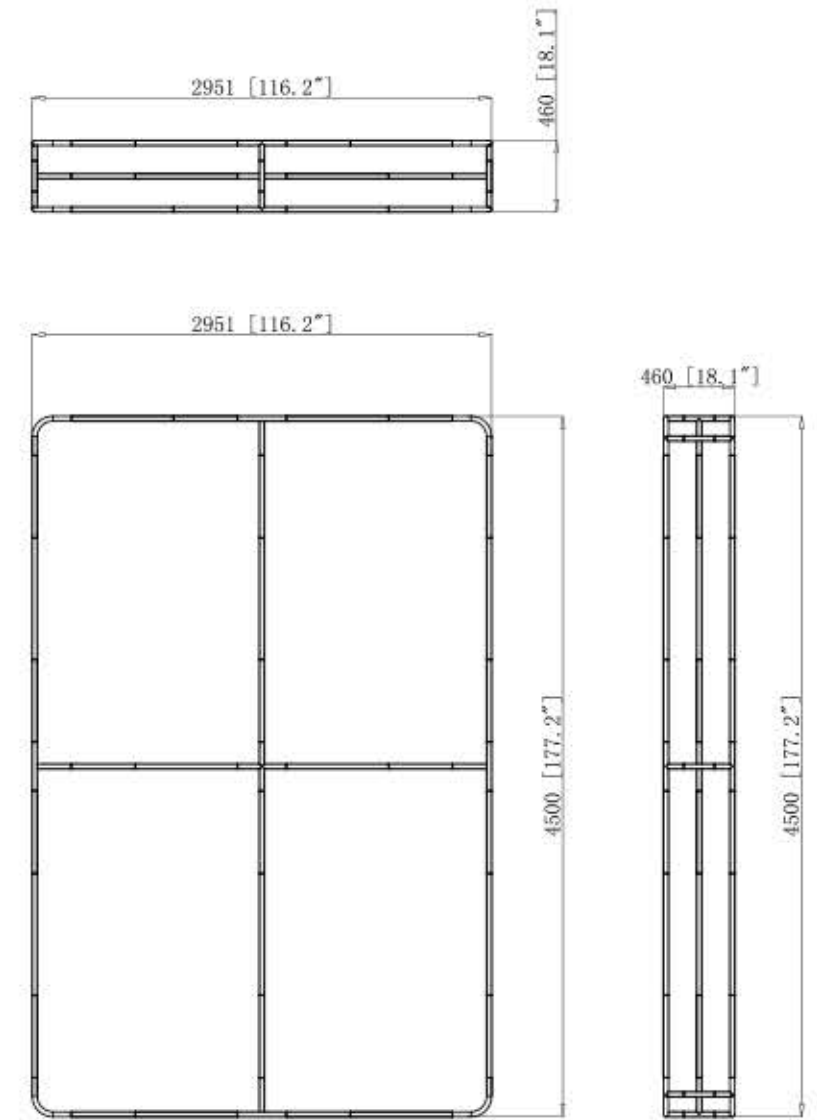

# Palisade 10' x 15ft

Frame			Frame			Frame			Frame			Frame			Frame			TV kit		Shipping Case		accessories	
57	1		100	10																			
95	4		104	10													32"						
96	8		107	4													40"						
97	4																						
98	4																						
NO.	Quantity	Confirm	NO.	Quantity	Confirm	NO.	Quantity	Confirm	NO.	Quantity	Confirm	NO.	Quantity	Confirm	NO.	Quantity	Confirm	NO.	Confirm	NO.	Confirm		