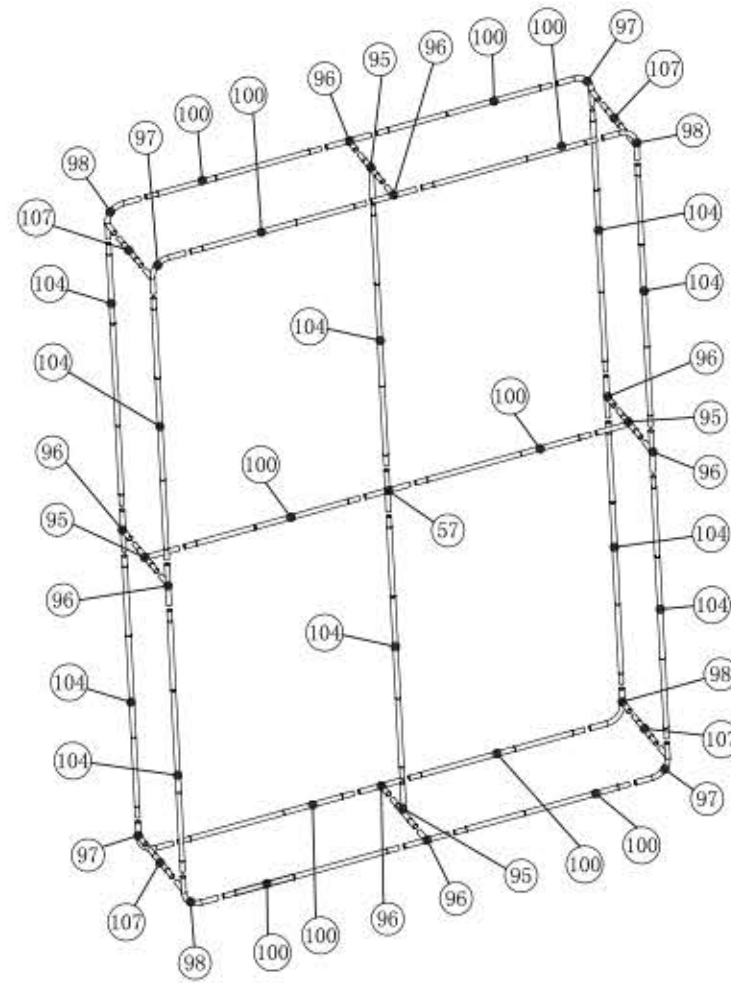

# Palisade 10' x 15ft

Frame			Frame			Frame			Frame			Frame			Frame			TV kit		Shipping Case		accessories	
57	1		100	10																			
95	4		104	10													32"						
96	8		107	4													40"						
97	4																						
98	4																						
NO.	Quantity	Confirm	NO.	Quantity	Confirm	NO.	Quantity	Confirm	NO.	Quantity	Confirm	NO.	Quantity	Confirm	NO.	Quantity	Confirm	NO.	Confirm	NO.	Confirm		