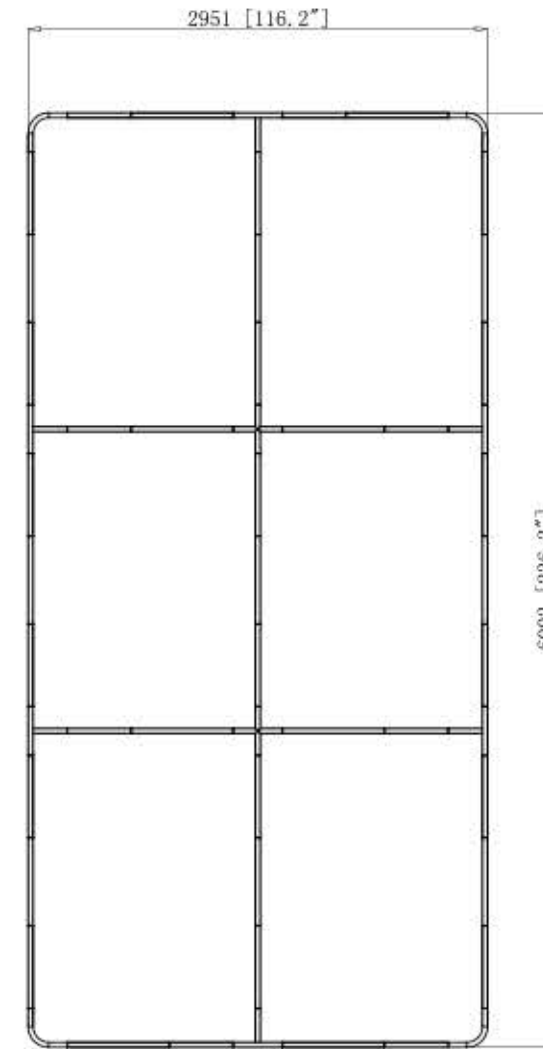

# Palisade 10' x 20ft

Frame			Frame			Frame			Frame			Frame			TV kit		Shipping Case		accessories	
57	2		100	12																
95	6		103	15											32"					
96	12		107	4											40"					
97	4																			
98	4																			
NO.	Quantity	Confirm	NO.	Quantity	Confirm	NO.	Quantity	Confirm	NO.	Quantity	Confirm	NO.	Quantity	Confirm	NO.	Confirm	NO.	Confirm		