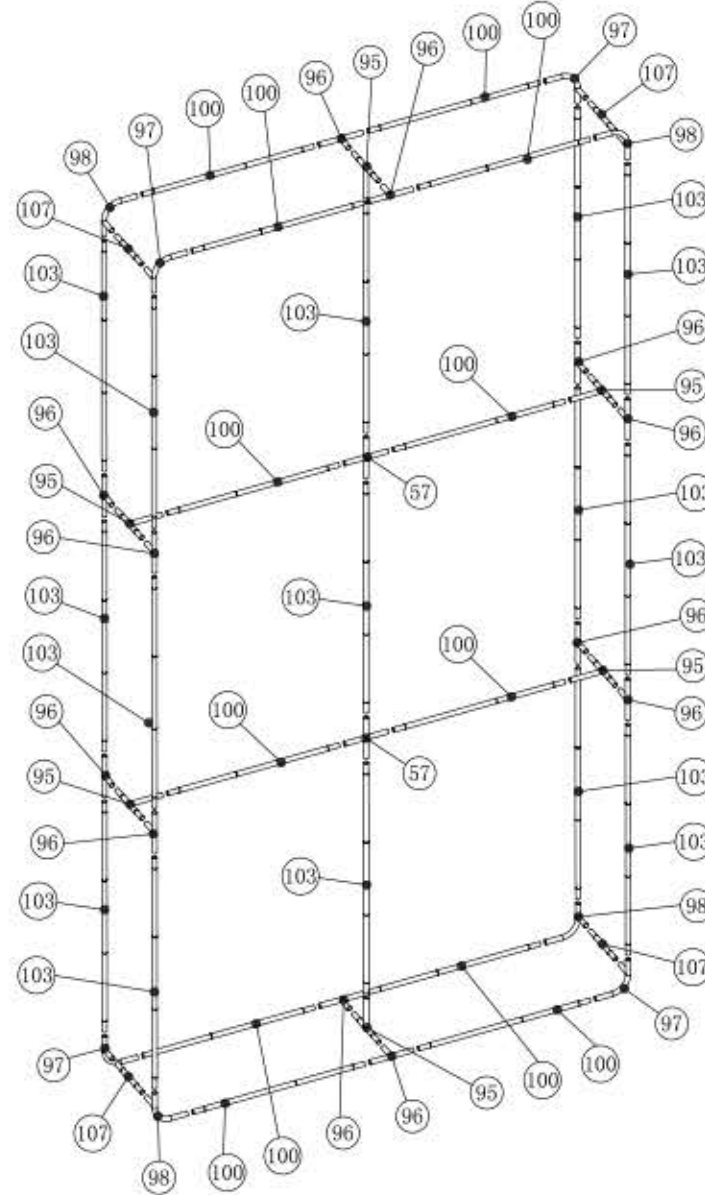

# Palisade 10' x 20ft

Frame			Frame			Frame			Frame			Frame			TV kit		Shipping Case		accessories	
57	2		100	12																
95	6		103	15											32"					
96	12		107	4											40"					
97	4																			
98	4																			
NO.	Quantity	Confirm	NO.	Quantity	Confirm	NO.	Quantity	Confirm	NO.	Quantity	Confirm	NO.	Quantity	Confirm	NO.	Confirm	NO.	Confirm		