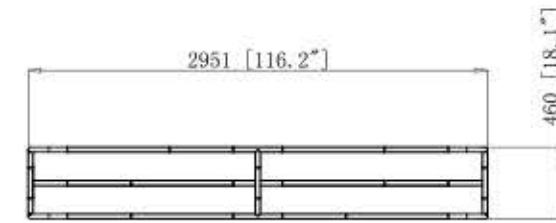

# Palisade 10' x 20ft

Frame			Frame			Frame			Frame			Frame			TV kit		Shipping Case		accessories	
57	2		100	12																
95	6		103	15											32"					
96	12		107	4											40"					
97	4																			
98	4																			
NO.	Quantity	Confirm	NO.	Quantity	Confirm	NO.	Quantity	Confirm	NO.	Quantity	Confirm	NO.	Quantity	Confirm	NO.	Confirm	NO.	Confirm		