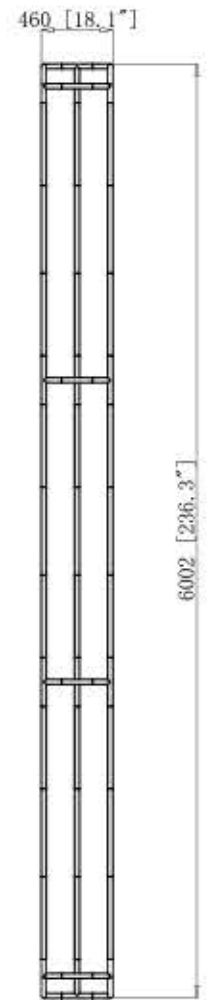

# Palisade 10' x 20ft

Frame			Frame			Frame			Frame			Frame			TV kit		Shipping Case		accessories	
57	2		100	12																
95	6		103	15											32"					
96	12		107	4											40"					
97	4																			
98	4																			
NO.	Quantity	Confirm	NO.	Quantity	Confirm	NO.	Quantity	Confirm	NO.	Quantity	Confirm	NO.	Quantity	Confirm	NO.	Confirm	NO.	Confirm		