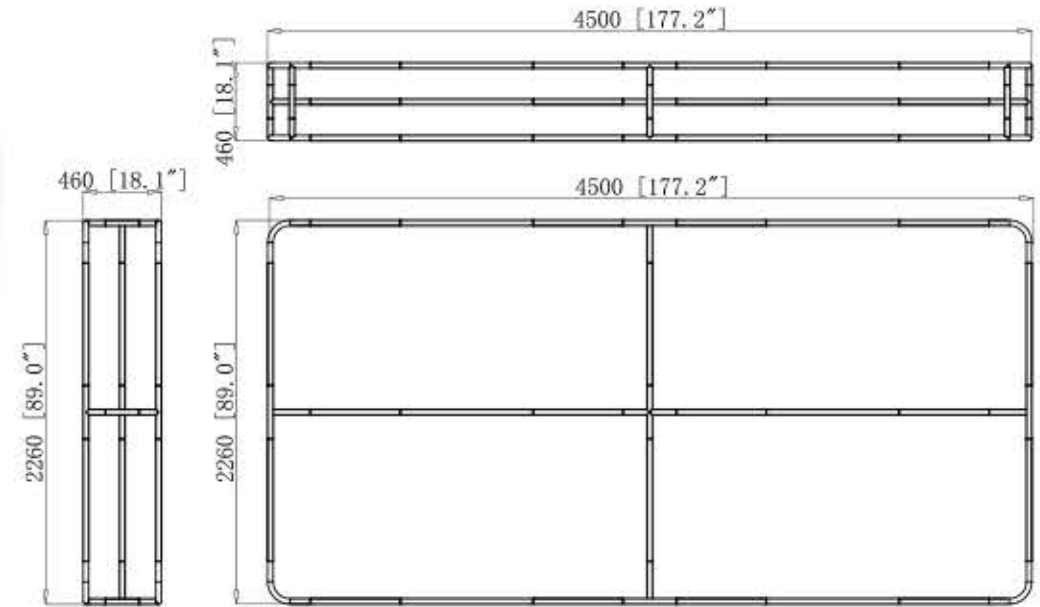

Palisade 15' x 8ft

Frame			Frame			Frame			Frame			Frame			TV kit		Shipping Case		accessories	
57	1		99	10														NYLON BAG		
95	4		104	10											32"					
96	8		107	4											40"					
97	4																			
98	4																			
NO.	Quantity	Confirm	NO.	Quantity	Confirm	NO.	Quantity	Confirm	NO.	Quantity	Confirm	NO.	Quantity	Confirm	NO.	Confirm	NO.	Confirm		