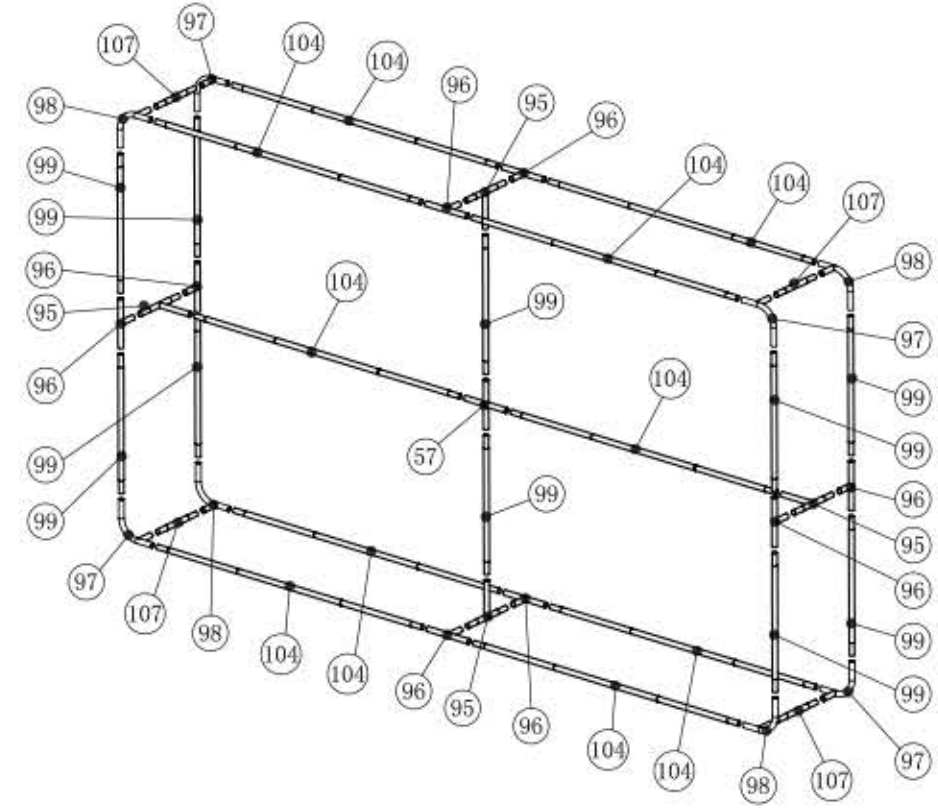

Palisade 15' x 8ft

Frame			Frame			Frame			Frame			Frame			TV kit		Shipping Case		accessories	
57	1		99	10														NYLON BAG		
95	4		104	10											32"					
96	8		107	4											40"					
97	4																			
98	4																			
NO.	Quantity	Confirm	NO.	Quantity	Confirm	NO.	Quantity	Confirm	NO.	Quantity	Confirm	NO.	Quantity	Confirm	NO.	Confirm	NO.	Confirm		