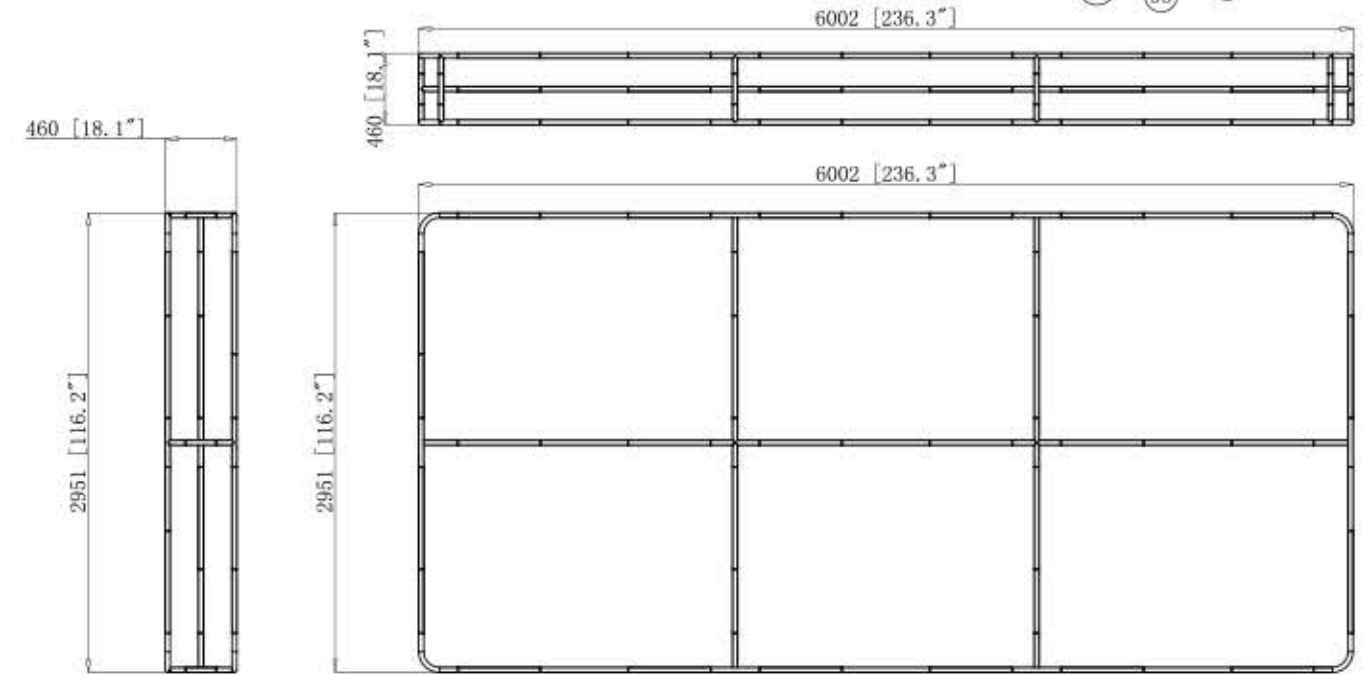

Palisade 20' x 10ft

Frame			Frame			Frame			Frame			Frame			TV kit		Shipping Case		accessories	
⑤7	2		⑩0	12													NYLON BAG			
⑨5	6		⑩3	15											32"					
⑨6	12		⑩7	4											40"					
⑨7	4																			
⑨8	4																			
NO.	Quantity	Confirm	NO.	Quantity	Confirm	NO.	Quantity	Confirm	NO.	Quantity	Confirm	NO.	Quantity	Confirm	NO.	Confirm	NO.	Confirm		