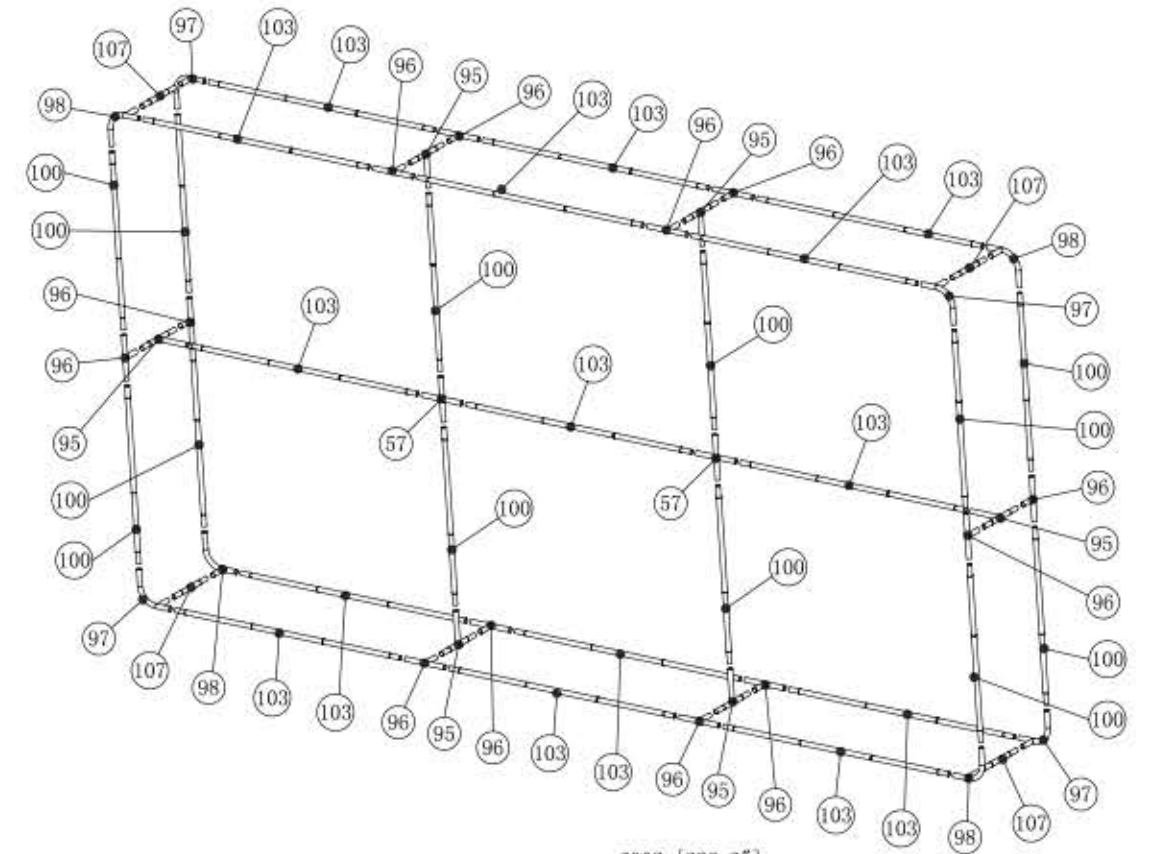

Palisade 20' x 10ft

Frame			Frame			Frame			Frame			Frame			TV kit		Shipping Case		accessories	
⑤7	2		⑩0	12													NYLON BAG			
⑨5	6		⑩3	15											32"					
⑨6	12		⑩7	4											40"					
⑨7	4																			
⑨8	4																			
NO.	Quantity	Confirm	NO.	Quantity	Confirm	NO.	Quantity	Confirm	NO.	Quantity	Confirm	NO.	Quantity	Confirm	NO.	Confirm	NO.	Confirm		