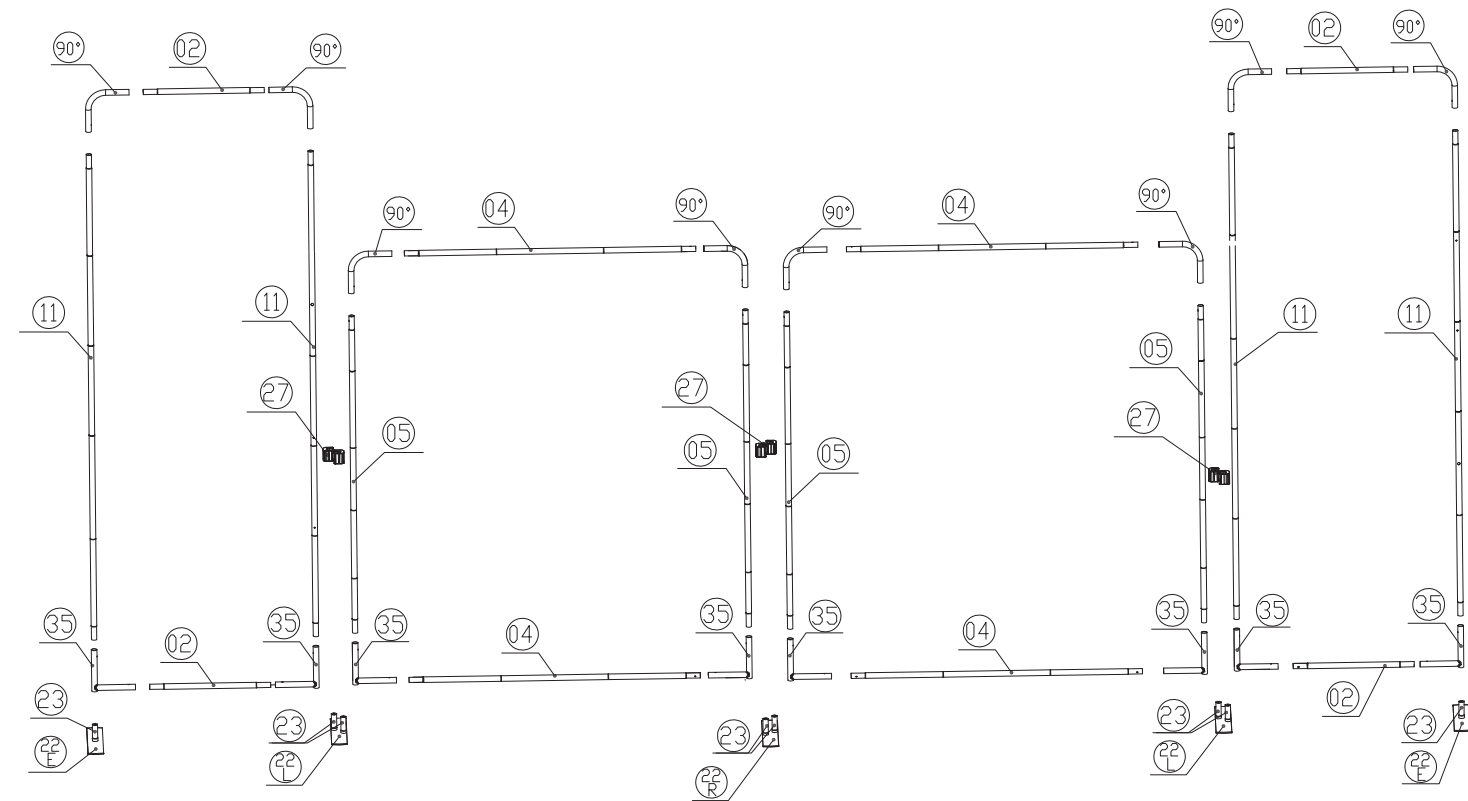

REEF

Setup Instructions

1. Take all the parts out of the bags and lay them on the ground according to the assembly diagram.
2. Make sure that all the corresponding numbers are correct.
3. Now start pushing the pipes together until they firmly click, if difficult you can slightly twist the parts together to make the locking spring pop up on place.
4. Its time to get your hands cleaned as now you are ready to handle the printed fabric. Feed the fabric from the round edges of the frame, feed only a few feet, then stand the frame up then slide the fabric to the bottom, now close the Zipper.
5. You can set up the feet in the position that you want to erect the stand, lift the fabric panels and fit on the feet.
6. To lock the frames together you can use the "S" shaped brackets, they are designed tight so they lock well.
7. If you have a header in the kit you can fix to the top by using the clear plastic clips.