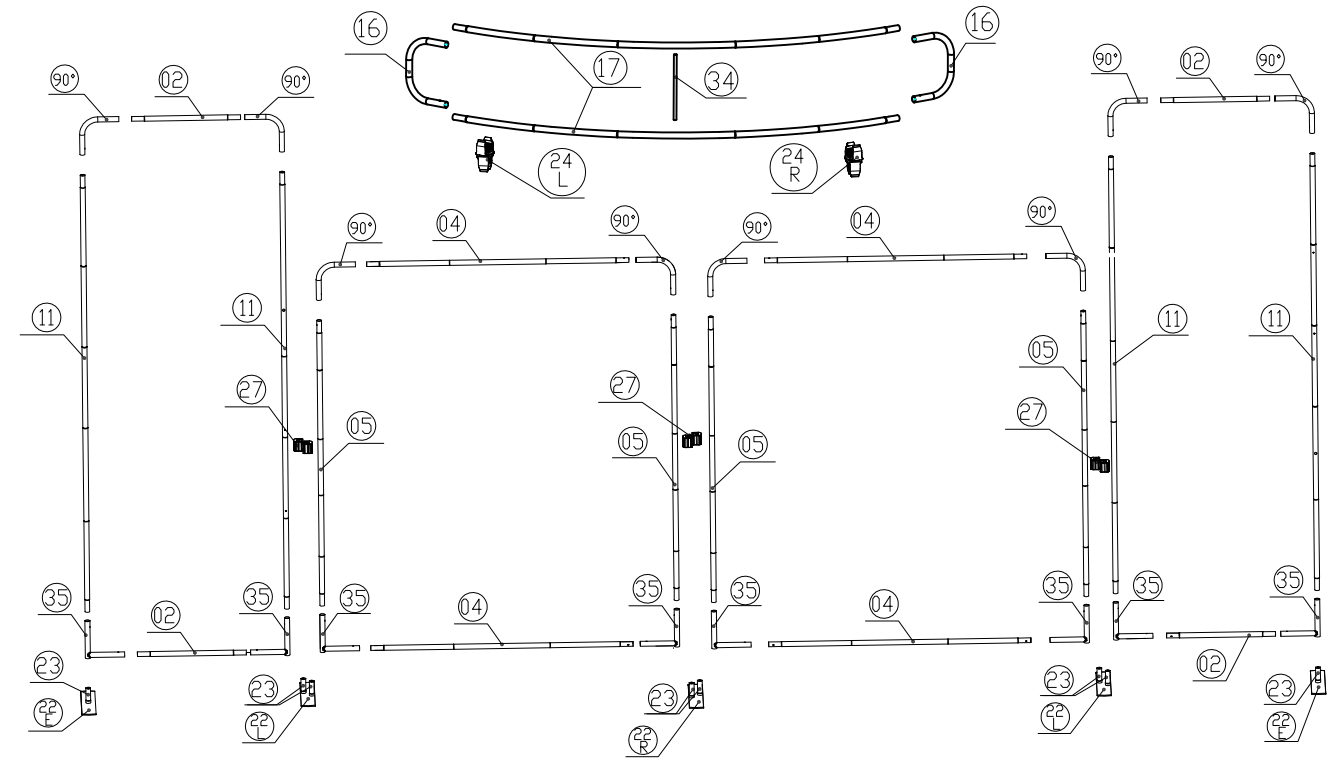

REEF – Header