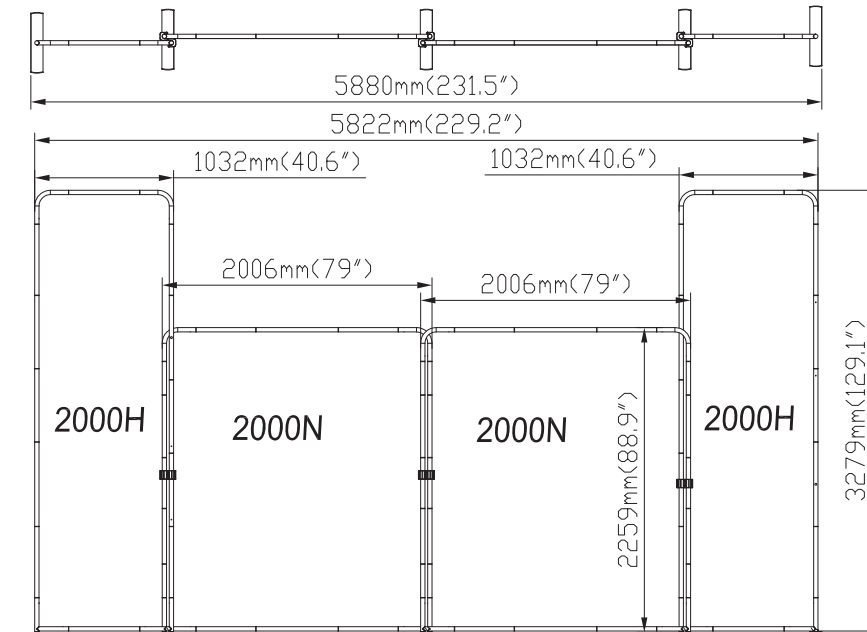

Setup Instructions

1. Take all the parts out of the bags and lay them on the ground according to the assembly diagram.
2. Make sure that all the corresponding numbers are correct.
3. Now start pushing the pipes together until they firmly click, if difficult you can slightly twist the parts together to make the locking spring pop up on place.
4. Its time to get your hands cleaned as now you are ready to handle the printed fabric. Feed the fabric from the round edges of the frame, feed only a few feet, then stand the frame up then slide the fabric to the bottom, now close the Zipper.
5. You can set up the feet in the position that you want to erect the stand, lift the fabric panels and fit on the feet.
6. To lock the frames together you can use the "S" shaped brackets, they are designed tight so they lock well.
7. If you have a header in the kit you can fix to the top by using the clear plastic clips.

Click to view more
20ft Waveline Media Displays
estore.tradeshow-stuff.com/wavelinemedias